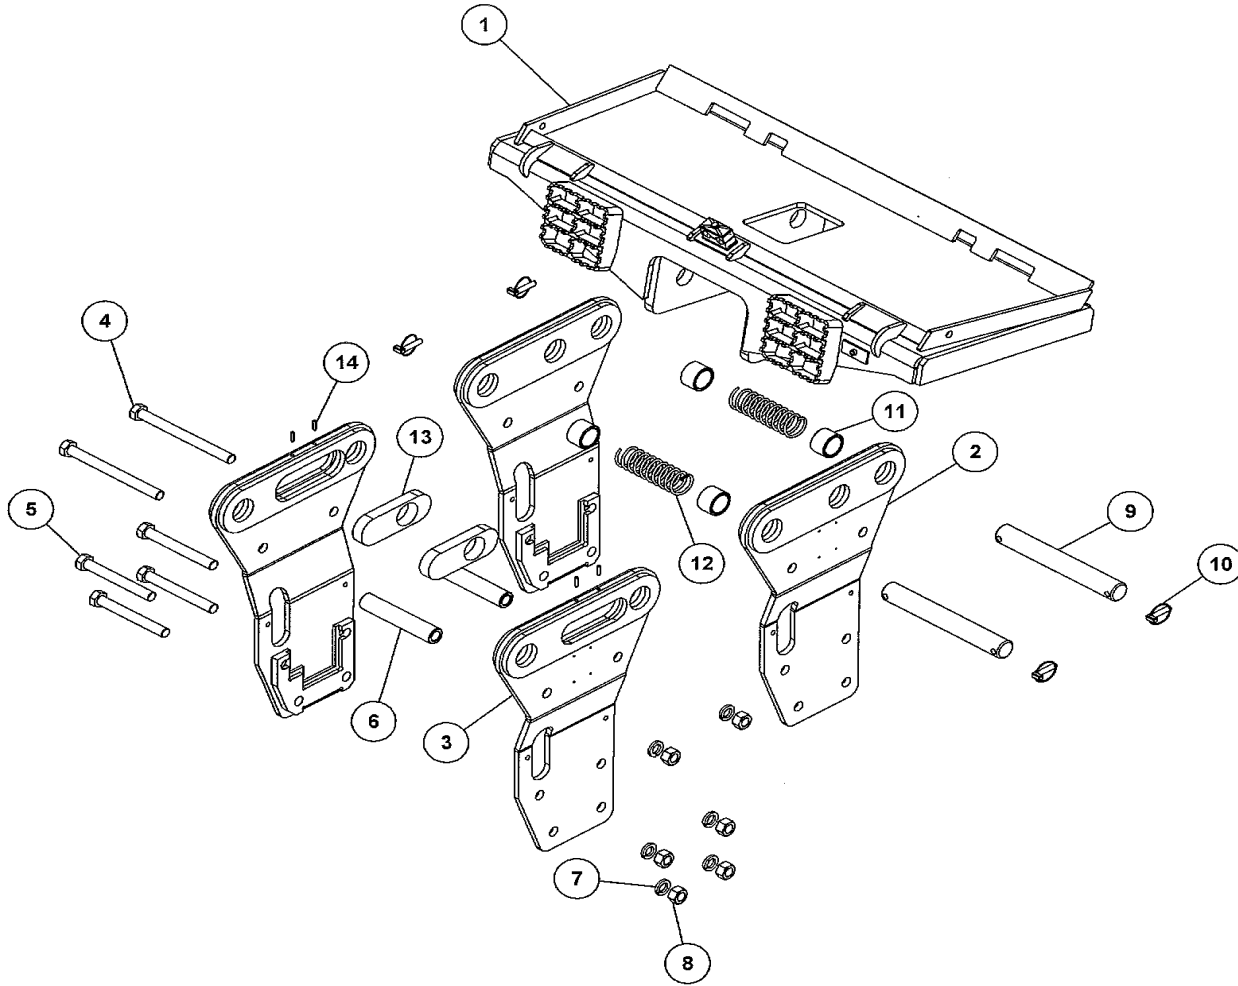

## TNB-2MSSL 3 Pos.

Item	Description	Part Number	Q'ty	List Price
1	3-Pos Common Bed	CB-10058-0218	1	\$1,612.50
2,3	Side plates	BKT-2M-FC	1 set	\$1,457.50
4	Bracket Bolt(L)	BLT-M22-240	2	\$19.00 (Each)
5	Bracket Bolt(S)	BLT-M22-180	4	\$12.10 (Each)
6	Spacer	SPACER-44.5-190	2	\$150.00 (Each)
7	Washer	WASHER-M22-2M/3M/4M	6	\$2.18 (Each)
8	Nut	NUT-M22-HT	6	\$2.00 (Each)
9	Pins	PBP-45-360	2	\$75.00 (Each)
10	Lynch pin	PIN-CLIP	4	\$2.15 (Each)
11	Bracket Bushing	PBB-57-45-0-40	4	\$32.50 (Each)
12	Springs	SG-182	2	\$11.03 (Each)
	Hose Coupler	SGH-2007	1	\$159.50
	Hose Nipple	SGH-2008	1	\$141.83
	Moil Point	415108410	1	\$195.00