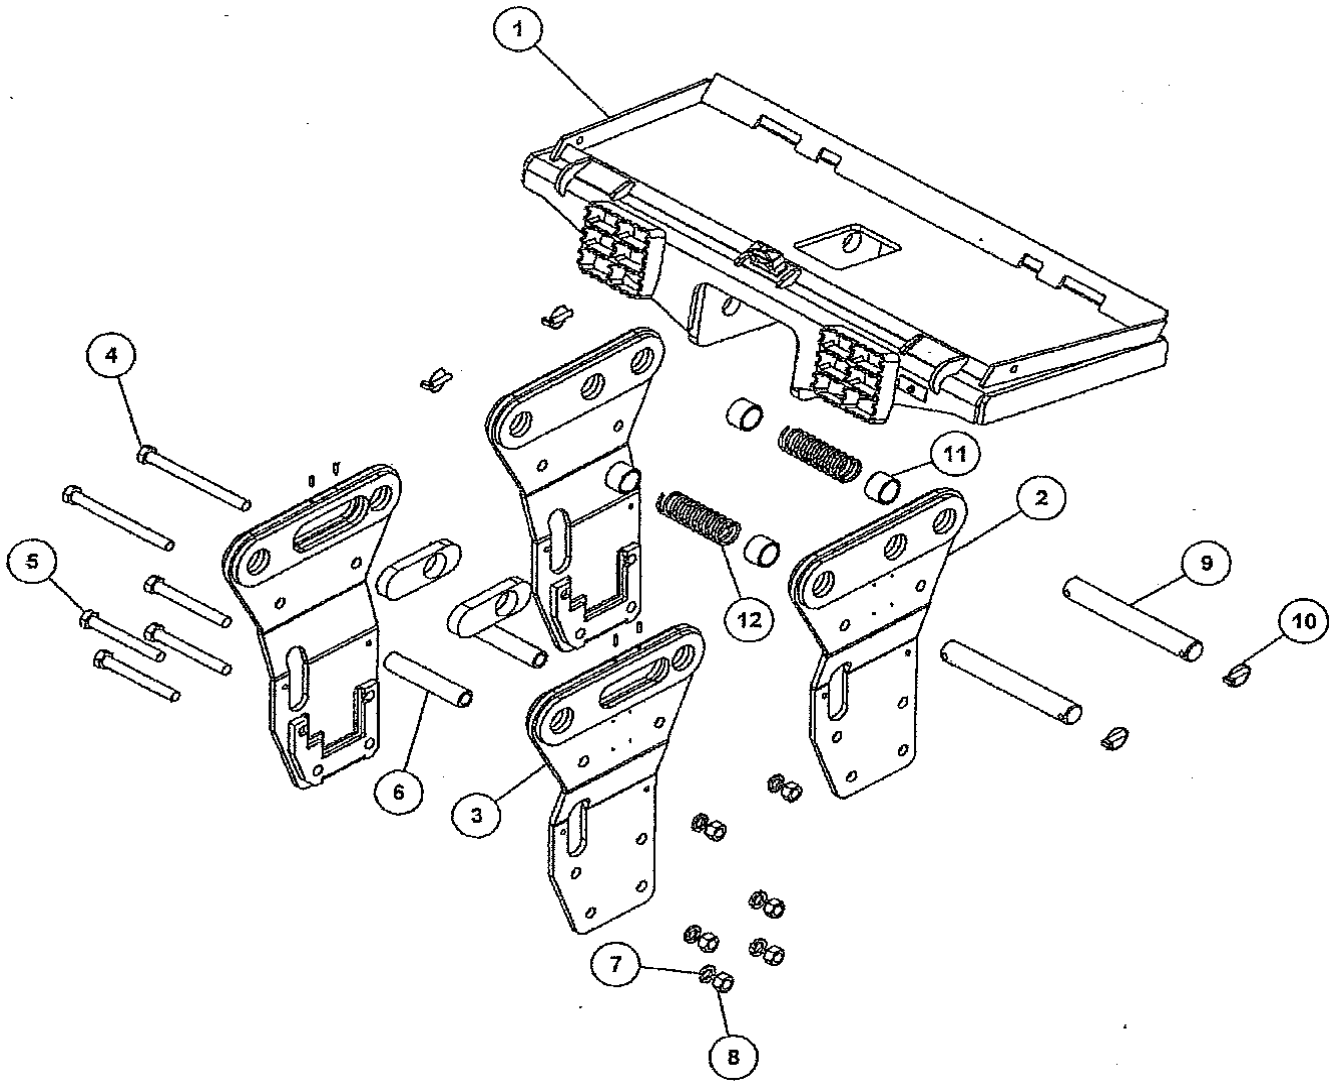

TNB-2M SSL 1 Pos.

Item	Description	Part Number	Q'ty
1	1-Pos Common Bed	CB-2041386	1
2,3	Side Plates	BKT-2M-BD	1 set
4	Bracket Bolts(L)	BLT-M22-240	2
5	Bracket Bolts(S)	BLT-M22-180	4
6	Spacer	SPACER-44.5-190	2
7	Washer	WASHER-M22	6
8	Nut	NUT-M22	6
9	Pins	PBP45-360-SSL	2
10	Lynch Pin	PIN-CLIP	4
11	Bushings	PBB57-45-0-40	4
12	Spring	900564-9S	2
	Hose Coupler	SHG-2107	1
	Hose Nipple	SGH-2108	1
	Moil Point	415108410	1