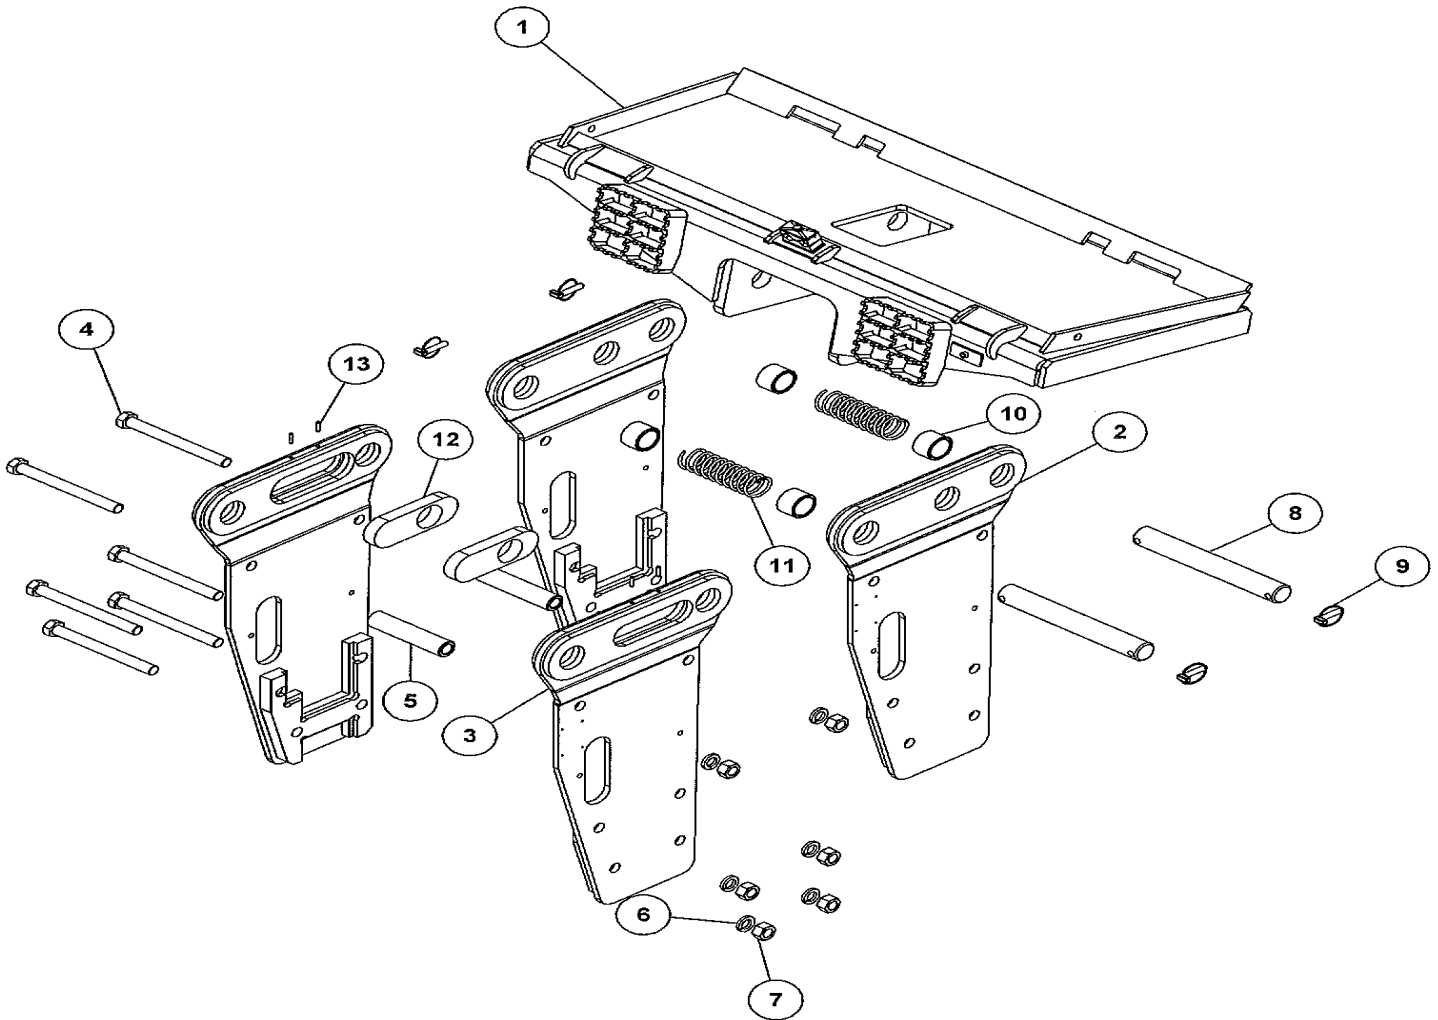

## TNB-3MSSL 3 Pos.

Item	Description	Part Number	Q'ty	List Price
1	3-Pos Common Bed	CB-10058-0218	1	\$1,612.50
2,3	Side plates	BKT-3MB-FC	1 set	\$1,457.50
4	Bracket Bolt	BLT-M22-210	6	\$18.75 (Each)
5	Spacer	SPACER-22-165	2	\$57.50 (Each)
6	Washer	WASHER-M22-2M/3M/4M	6	\$2.18 (Each)
7	Nut	NUT-M22-HT	6	\$2.00 (Each)
8	Pins	PBP-45-360	2	\$75.00 (Each)
9	Lynch pin	PIN-CLIP	4	\$2.15 (Each)
10	Bracket Bushing	PBB-57-45-0-40	4	\$32.50 (Each)
11	Springs	SG-182	2	\$11.03 (Each)
	Hose Coupler	SGH-2007	1	\$159.50
	Hose Nipple	SGH-2008	1	\$141.83
	Moil Point	415635410	1	\$325.00