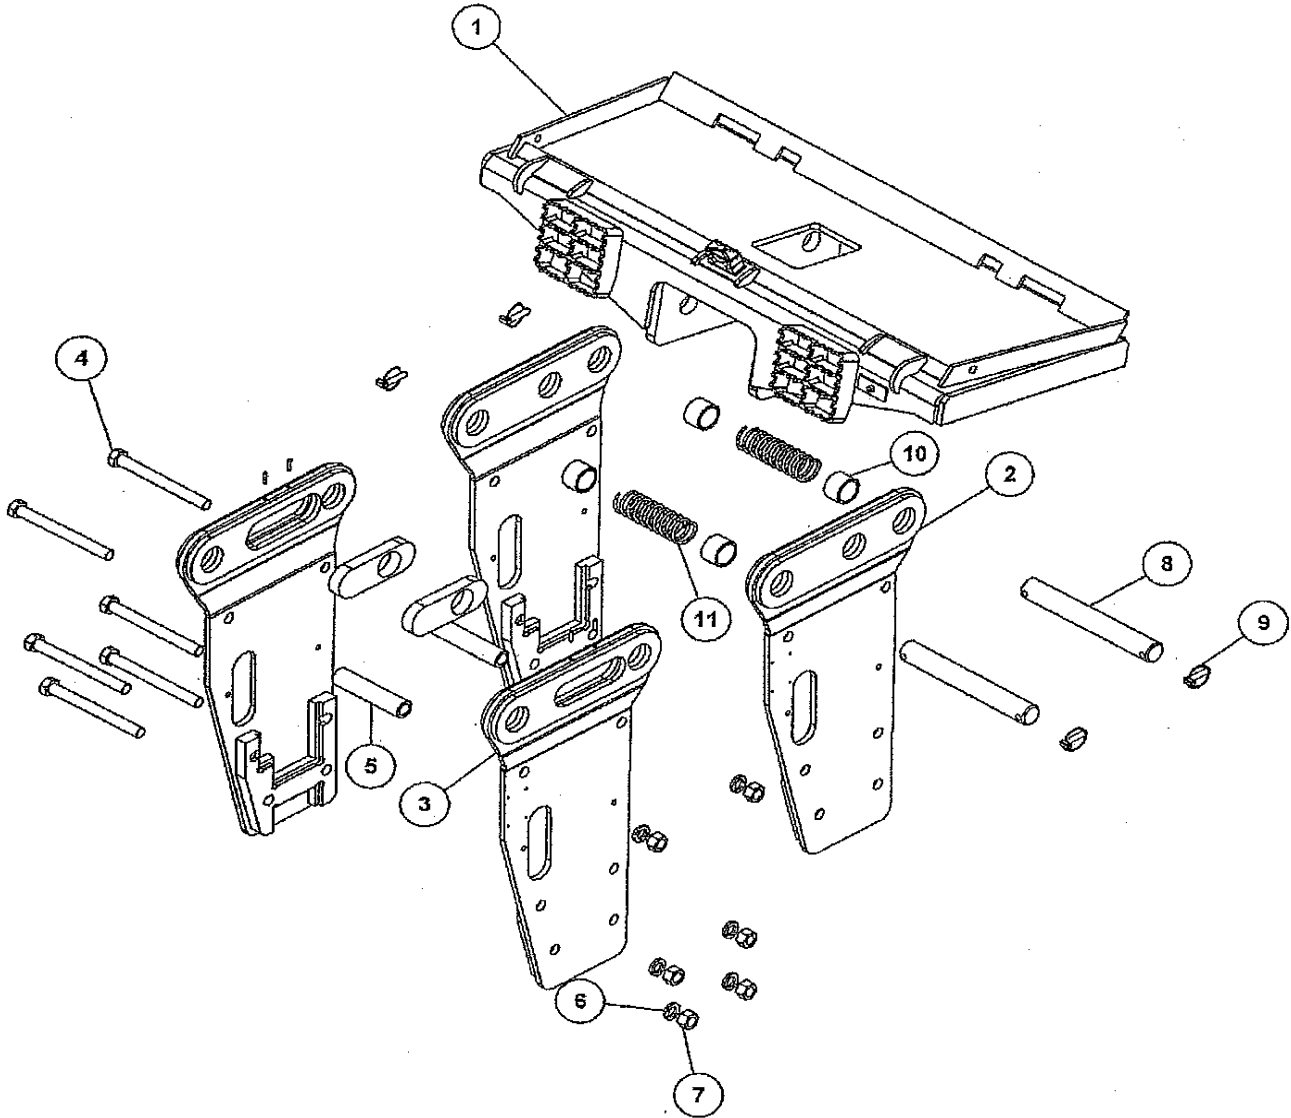

TNB-3MB-SSL 1 Pos.

Item	Description	Part Number	Q'ty
1	1-Pos Common Bed	CB-2041386	1
2,3	Side Plates	BKT-3MB-BD	1 set
4	Bracket Bolts	BLT-M22-220	6
5	Spacer	SPACER-22-165	2
6	Washer	WASHER-M22	6
7	Nut	NUT-M22	6
8	Pins	PBP45-360-SSL	2
9	Lynch Pin	PIN-CLIP	4
10	Bushings	PBB57-45-0-40	4
11	Spring	900564-9S	2
	Hose Coupler	SHG-2107	1
	Hose Nipple	SGH-2108	1
	Moil Point	415635410	1