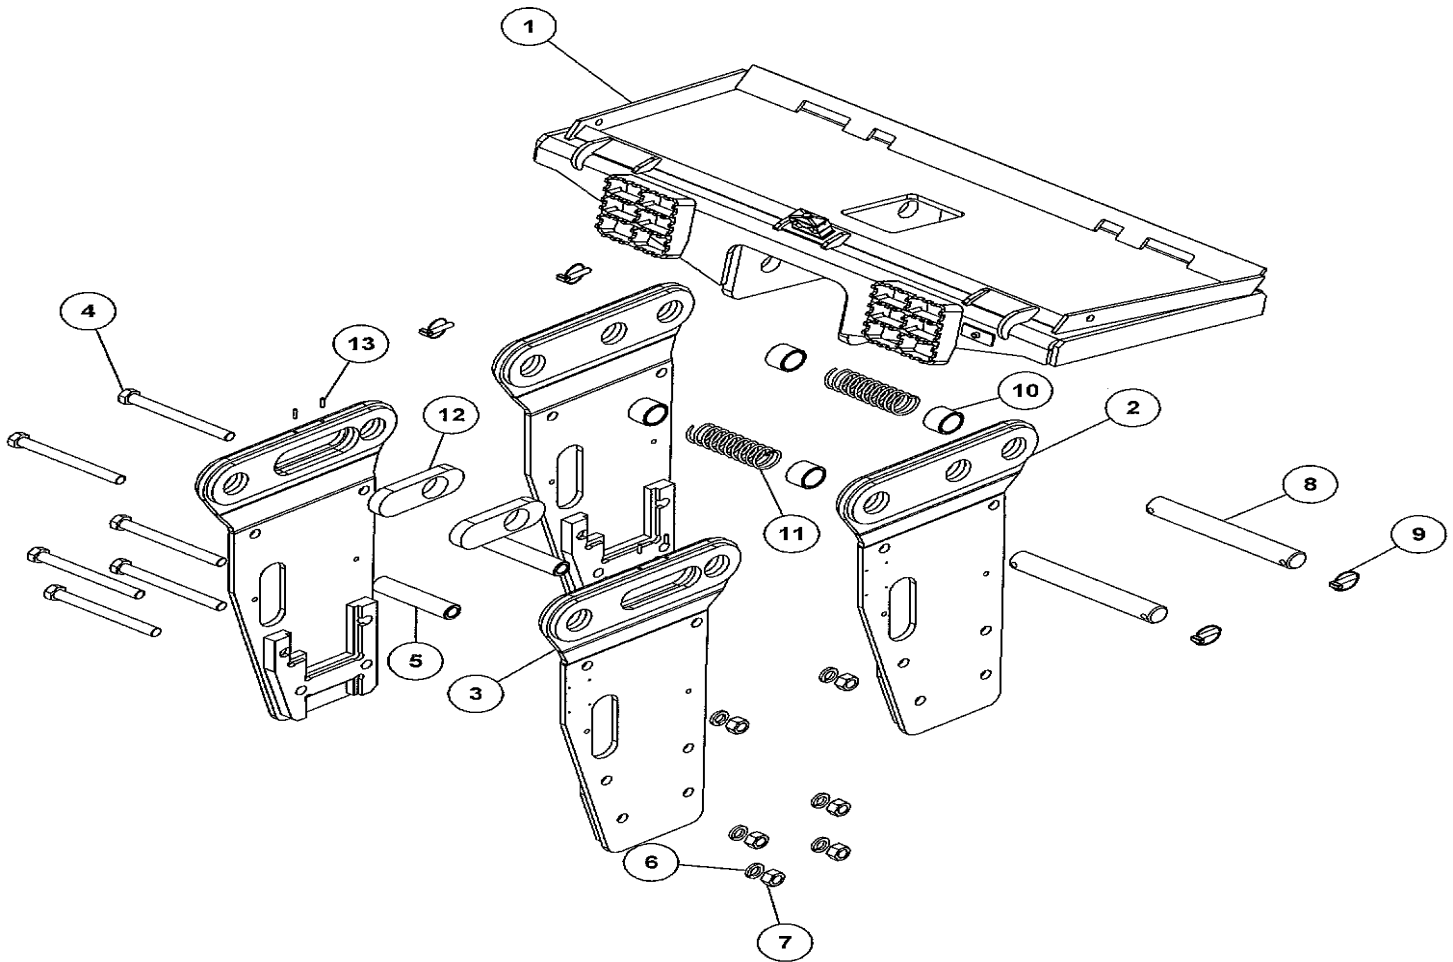

TNB-4MSSL 3 Pos.

Item	Item Description	Part Number	Q'ty	List Price
1	3-Pos Common Bed	CB-10058-0218	1	\$1,612.50
2,3	Side plates	BKT-4M-FC	1 set	\$1,629.75
4	Bracket bolt	BLT-M22-240	6	\$19.00 (Each)
5	Spacer	SPACER-24-190	2	\$150.00 (Each)
6	Washer	WASHER-M22-2M/3M/4M	6	\$2.18 (Each)
7	Nut	NUT-M22-HT	6	\$2.00 (Each)
8	Pins	PBP-45-360	2	\$75.00 (Each)
9	Lynch pin	PIN-CLIP	4	\$2.15 (Each)
10	Bushings	PBB-57-45-0-40	4	\$32.50 (Each)
11	Springs	SG-182	2	\$11.03 (Each)
	Hose Coupler	SGH-2015	1	\$203.43
	Hose Nipple	SGH-2016	1	\$198.63
	Moil Point	415169410	1	\$400.00