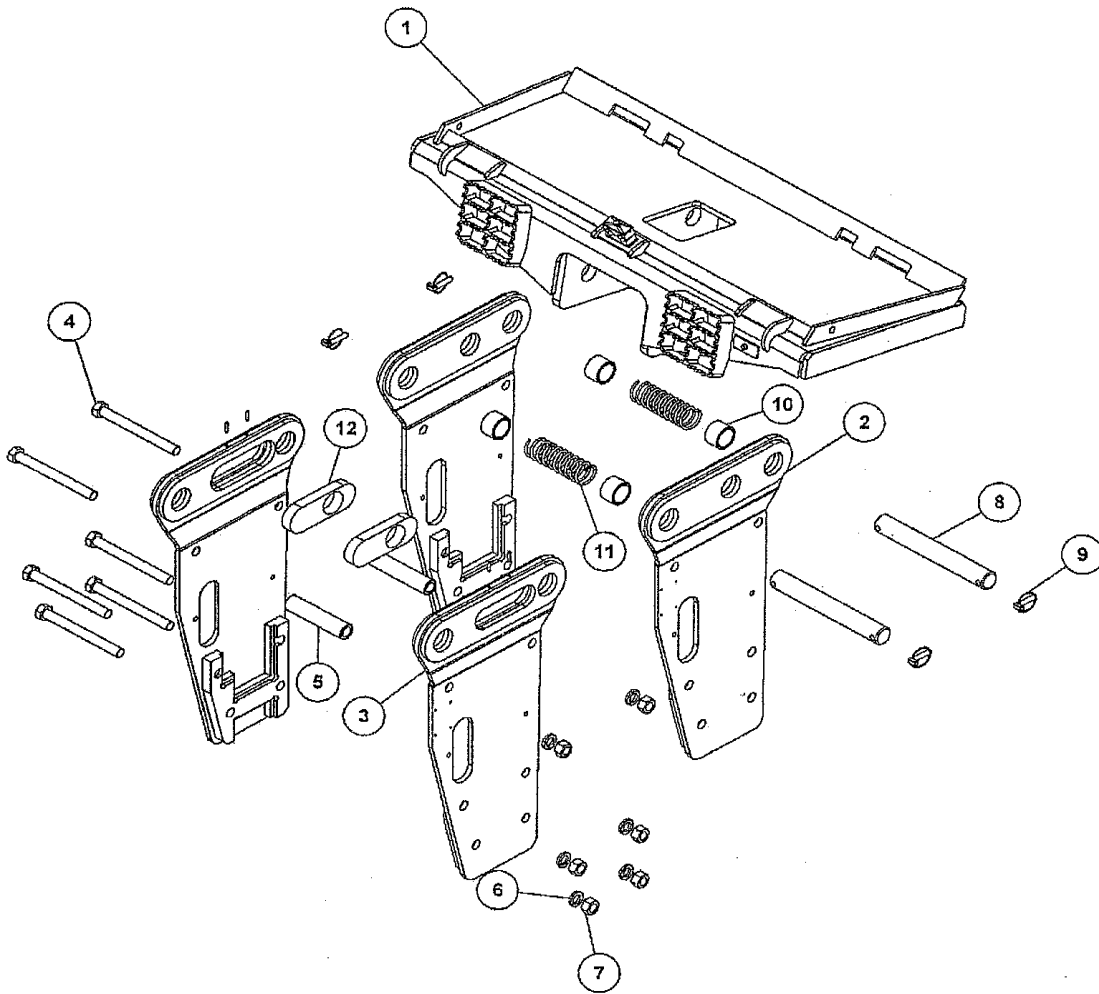

TNB-4M-SSL 1 Pos.

NO.	DESCRIPTION	PART CODE	QUANTITY
1	1-Pos Common Bed	CB-2041386	1
2,3	Side Plates	BKT-4M-BD	1 set
4	Bracket Bolts	BLT-M22-240	6
5	Spacer	SPACER-44.5-190	2
6	Washer	WASHER-M22	6
7	Nut	NUT-M22	6
8	Pins	PBP45-360-SSL	2
9	Lynch Pin	PIN-CLIP	4
10	Bushings	PBB57-45-0-40	4
11	Spring	900564-9S	2
	Male Hose	SHG-2081	1
	Female Hose	SGH-2091	1
	Moil Point	415169410	1