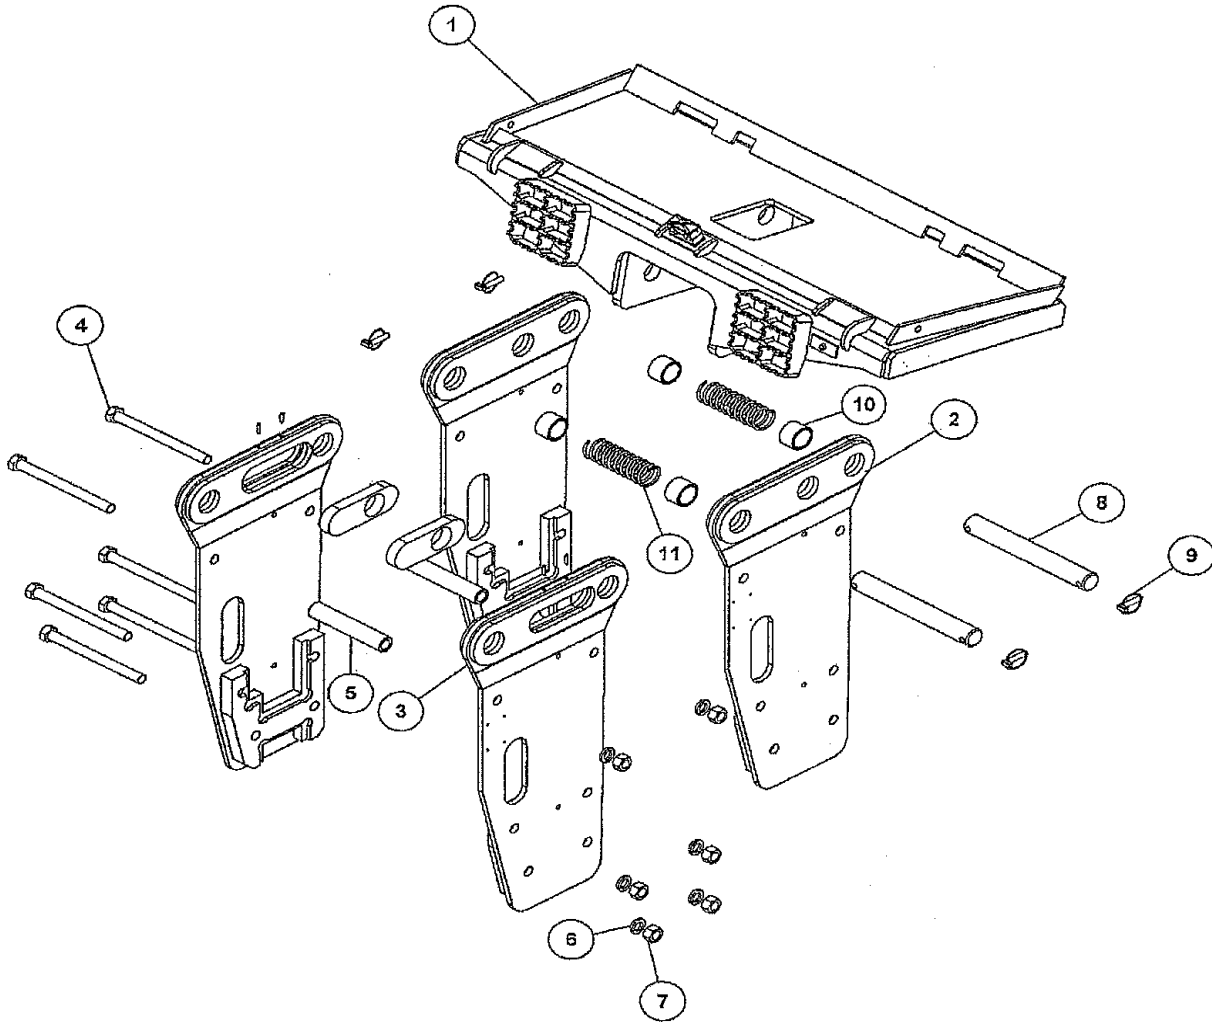

TNB-5M-SSL 1 Pos.

NO.	DESCRIPTION	PART CODE	QUANTITY
1	1-Pos Common Bed	CB-2041386	1
2,3	Side Plates	BKT-5M-BD	1 set
4	Bracket Bolts	BLT-M25-250	6
5	Spacer	SPACER-24-200	2
6	Washer	WASHER-M24	6
7	Nut	NUT-M25	6
8	Pins	PBP45-360-SSL	2
9	Lynch Pin	PIN-CLIP	4
10	Bushings	PBB57-45-0-40	4
11	Spring	900564-9S	2
	Hose Coupler	SHG-2081	1
	Hose Nipple	SGH-2091	1
	Moil Point	415118410	1