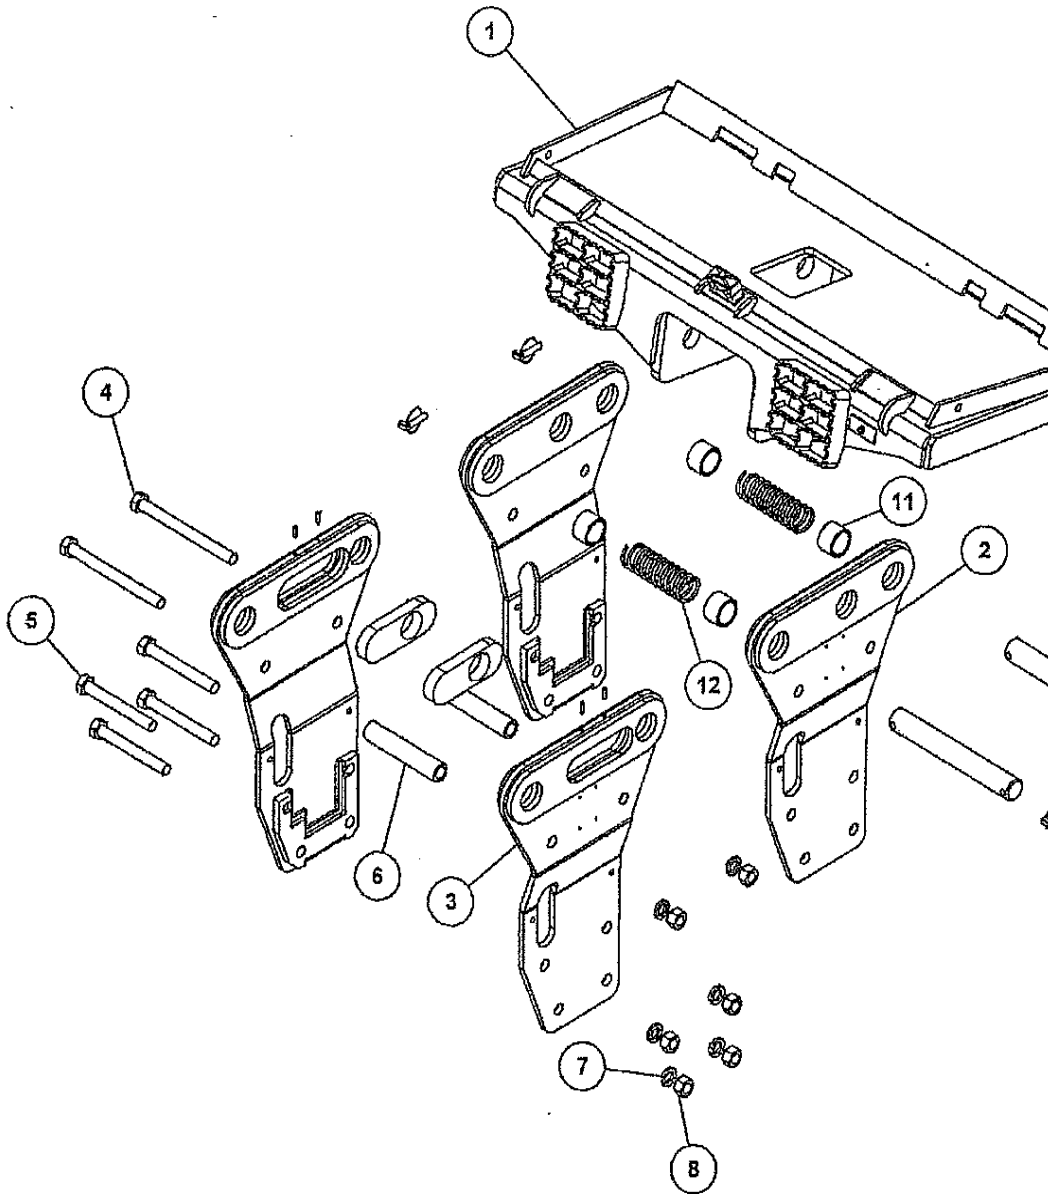

## TNB-2M SSL 1 Pos.

Item	Description	Part Number	Q'ty
1	1-Pos Common Bed	CB-2041386	1
2,3	Side Plates	BKT-2M-FCC	1 set
4	Bracket Bolts(L)	BLT-M22-240	2
5	Bracket Bolts(S)	BLT-M22-180	4
6	Spacer	SPACER-44.5-190	2
7	Washer	WASHER-M22	6
8	Nut	NUT-M22	6
9	Pins	PBP45-360-SSL	2
10	Lynch Pin	PIN-CLIP	4
11	Bushings	PBB57-45-0-40	4
12	Spring	900564-9S	2
	Hose Coupler	SHG-2107	1
	Hose Nipple	SGH-2108	1
	Moil Point	415108410	1