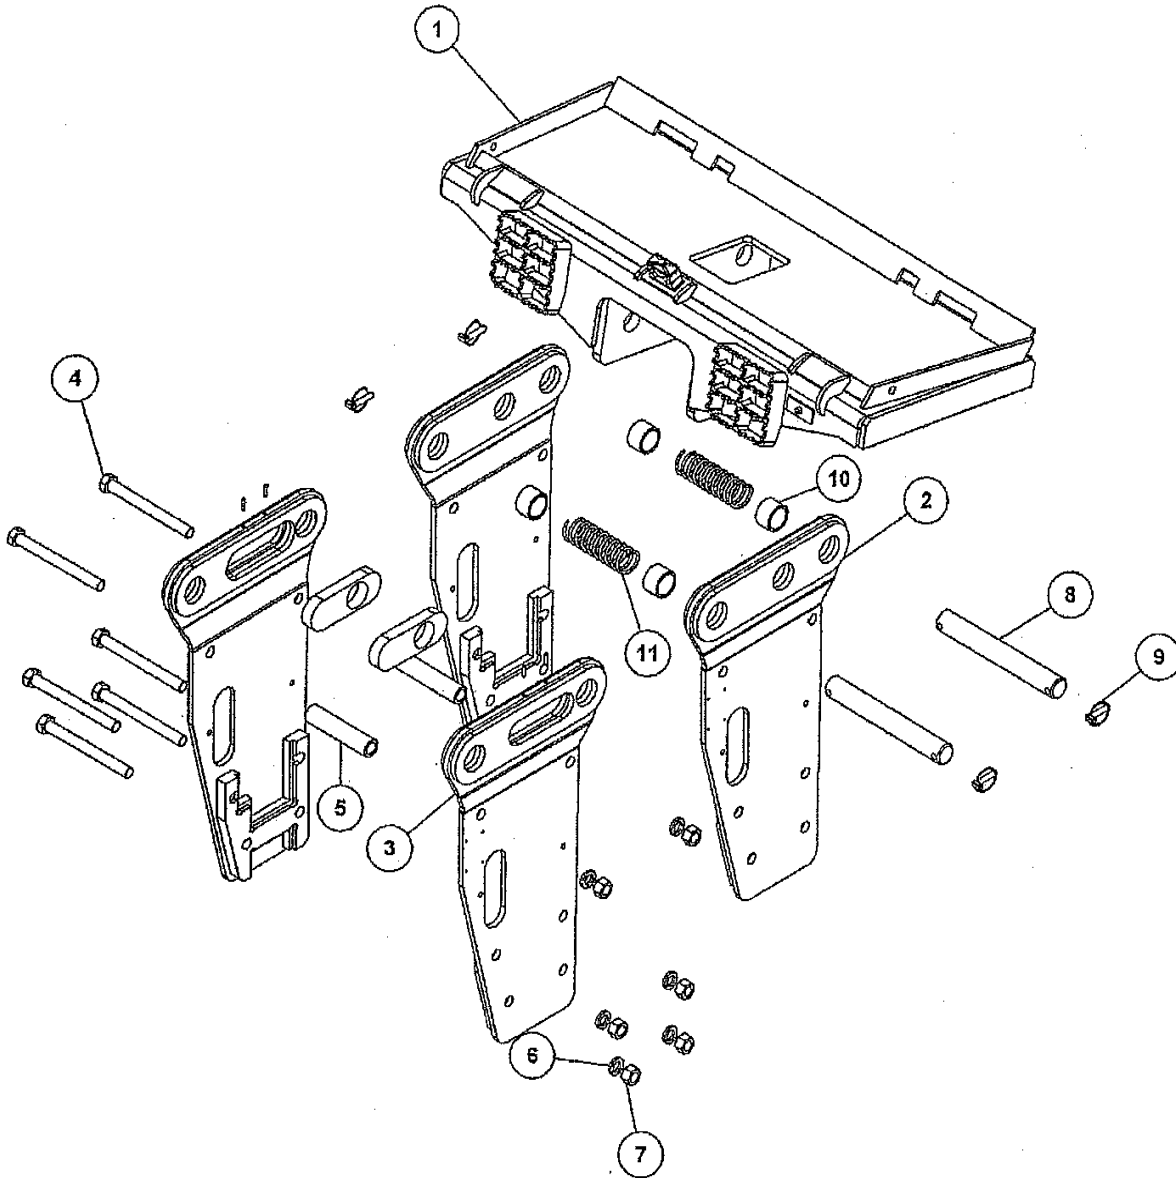

TNB-3MBSL 1 Pos.

Item	Description	Part Number	Q'ty	List Price (each)
1	1-Pos Common Bed	CB-2041386	1	
2,3	Side Plates	BKT-3M-FCC	1 set	
4	Bracket Bolts	BLT-M22-220	6	
5	Spacer	SPACER-22-165	2	
6	Washer	WASHER-M22	6	
7	Nut	NUT-M22	6	
8	Pins	PBP45-360-SSL	2	
9	Lynch Pin	PIN-CLIP	4	
10	Bushings	PBB57-45-0-40	4	
11	Spring	900564-9S	2	
	Hose Coupler	SHG-2107	1	
	Hose Nipple	SGH-2108	1	
	Moil Point	415635410	1	