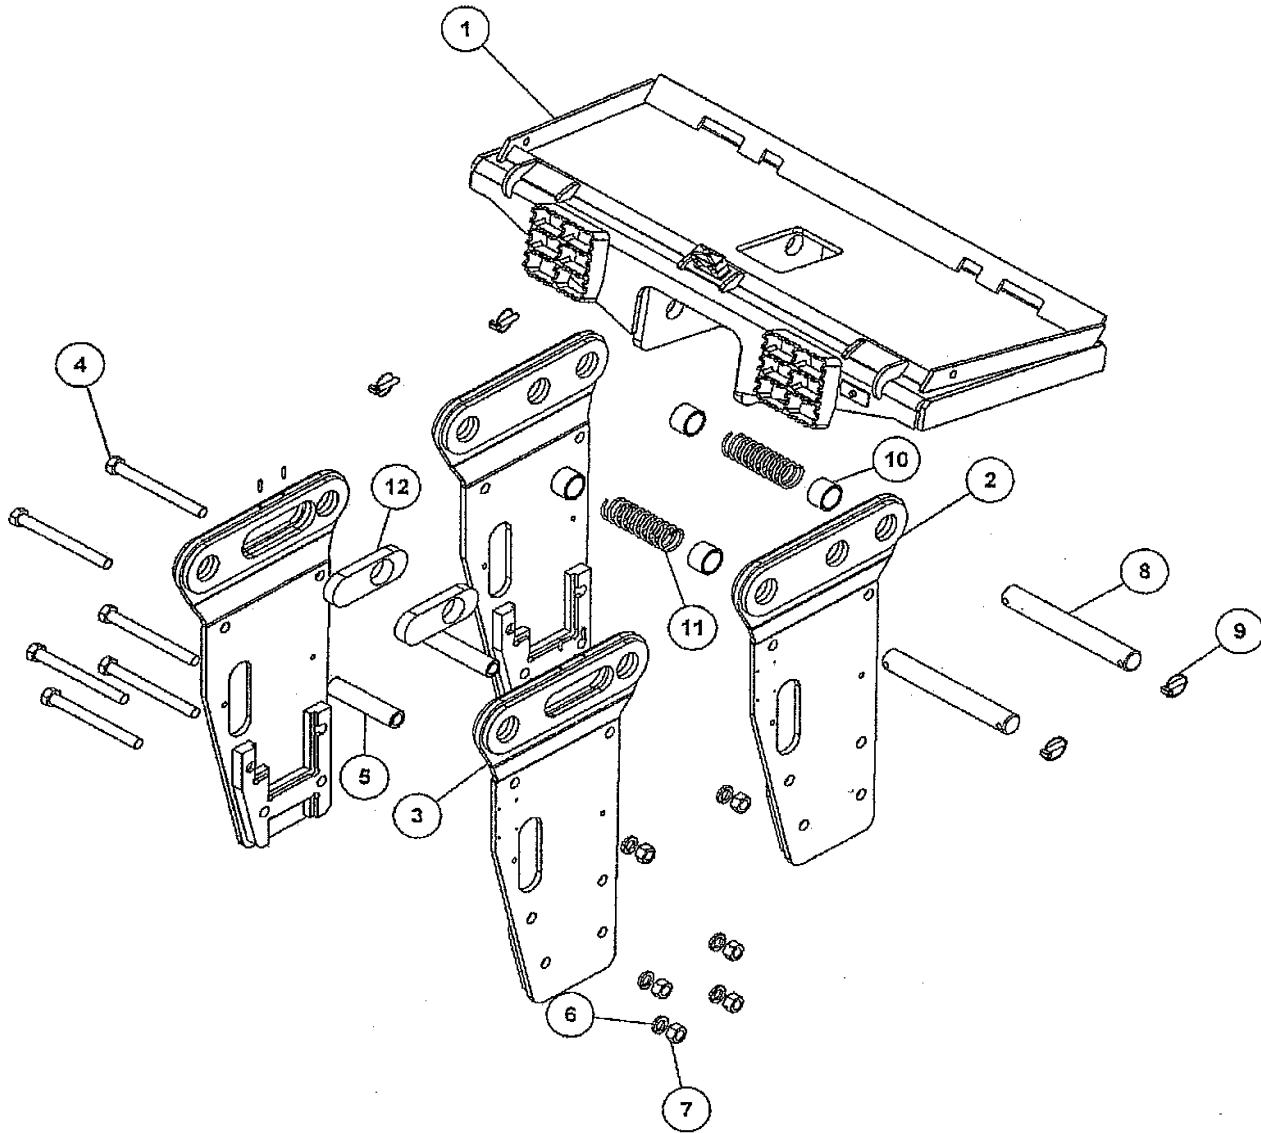

TNB-4MSSL 1 Pos.

Item	Description	Part Number	Q'ty
1	1-Pos Common Bed	CB-2041386	1
2,3	Side Plates	BKT-4M-BD	1 set
4	Bracket Bolts	BLT-M22-240	6
5	Spacer	SPACER-44.5-190	2
6	Washer	WASHER-M22	6
7	Nut	NUT-M22	6
8	Pins	PBP45-360-SSL	2
9	Lynch Pin	PIN-CLIP	4
10	Bushings	PBB57-45-0-40	4
11	Spring	900564-9S	2
	Hose Coupler	SHG-2081	1
	Hose Nipple	SGH-2091	1
	Moil Point	415169410	1