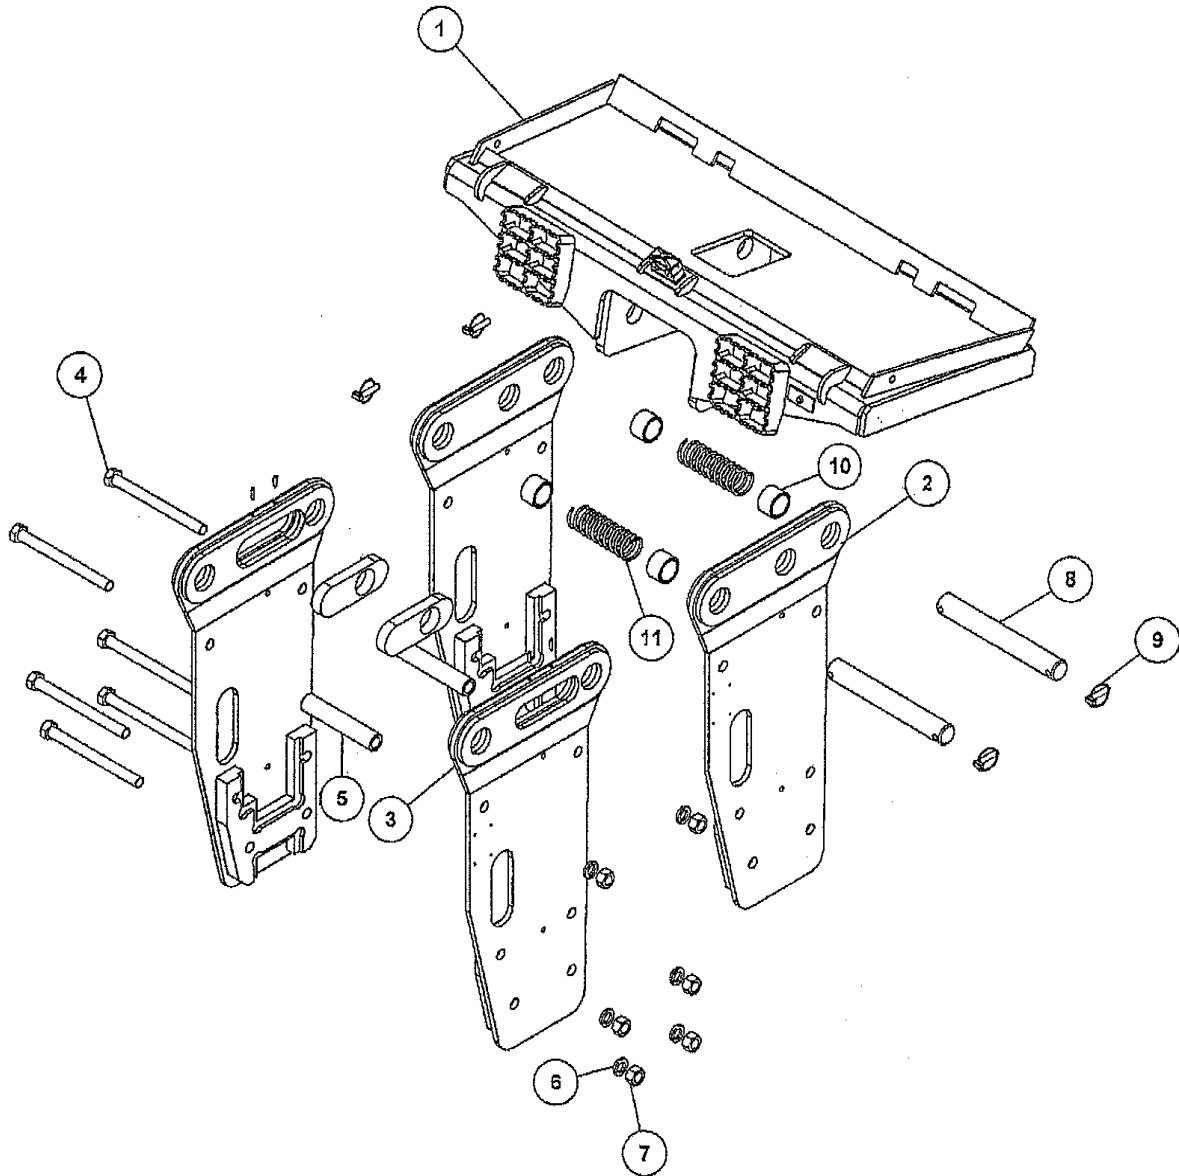

## TNB-5MSSL 1 Pos.

Item	Description	Part Number	Q'ty
1	1-Pos Common Bed	CB-2041386	1
2,3	Side Plates	BKT-5M-FCC	1 set
4	Bracket Bolts	BLT-M25-250	6
5	Spacer	SPACER-24-200	2
6	Washer	WASHER-M24	6
7	Nut	NUT-M25	6
8	Pins	PBP45-360-SSL	2
9	Lynch Pin	PIN-CLIP	4
10	Bushings	PBB57-45-0-40	4
11	Spring	900564-9S	2
	Hose Coupler	SHG-2081	1
	Hose Nipple	SGH-2091	1
	Moil Point	415118410	1

**For Decal and/or Tool Box please contact Your Dealer**