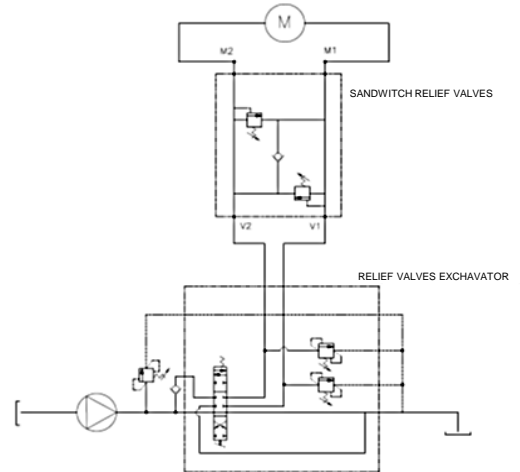

MC5 BODY EXPLODED VIEW

POS.	Q,TY	PART No.	DESCRIPTION
16	1	24002400	BODY
17	3	25000200	GREASE FITTING
18	1	16017300	PIN
19	1	18001001	FLANGE
20	3	05001000	NORD-LOCK M12
21	3	04002800	TCEI M12X30
22	2	16016400	PIN
23	4	51000300	SEEGER
24	2	16016300	PIN
25	8	04024000	TE M12X60
26	4	04009000	TE M12X90
27	4	07000600	LOCKNUT M8
28	1	12000601	JOINT 1/2"
29	2	19003900	CYLINDER

MC5 JOINT EXPLODED VIEW

POS.	Q,TY	PART No.	DESCRIPTION
1	1	12001101	STATOR
2	1	12001000	ROTOR
3	6	05000600	BONDED SEAL 1/2"
4	4	03000800	NIPLES 1/2" - 3/8"
5	2	03000500	NIPLES 1/2"-1/2"
6	1	51000300	SEEGER
7	1	11000100	BEARING
8	1	11000300	BEARING
9	1	14001000	SEAL KIT

MC5 CYLINDER EXPLODED VIEW

POS.	Q,TY	PART No.	DESCRIPTION
1	1	37002501	CYLINDER LINER
2	1	25000200	GREASE FITTING
3	2	03000900	NIPLES 3/8"-3/8"
4	2	05000700	BONDED SEAL 3/8"
5	1	36002001	CYLINDER ROD
6	1	38000200	PISTON CYLINDER
7	1	39000200	CYLINDER HEAD
8	16	05002100	NORD-LOCK M8
9	16	04009900	TCEI M8X40
10	1	19002002	CARTER
11	1	14000401	SEALS CYLINDER KIT

5MC HYDRAULIC EXPLODED VIEW

HYDRAULIC ROTATION SYSTEM

POS.	Q,TY	PART No.	DESCRIPTION
9	4	03002500	BULKHEAD FITTING 1/2"
15	1	01001000	COMPLETE ENGINE
28	1	12000601	JOINT 1/2"
29	2	19003900	CYLINDER