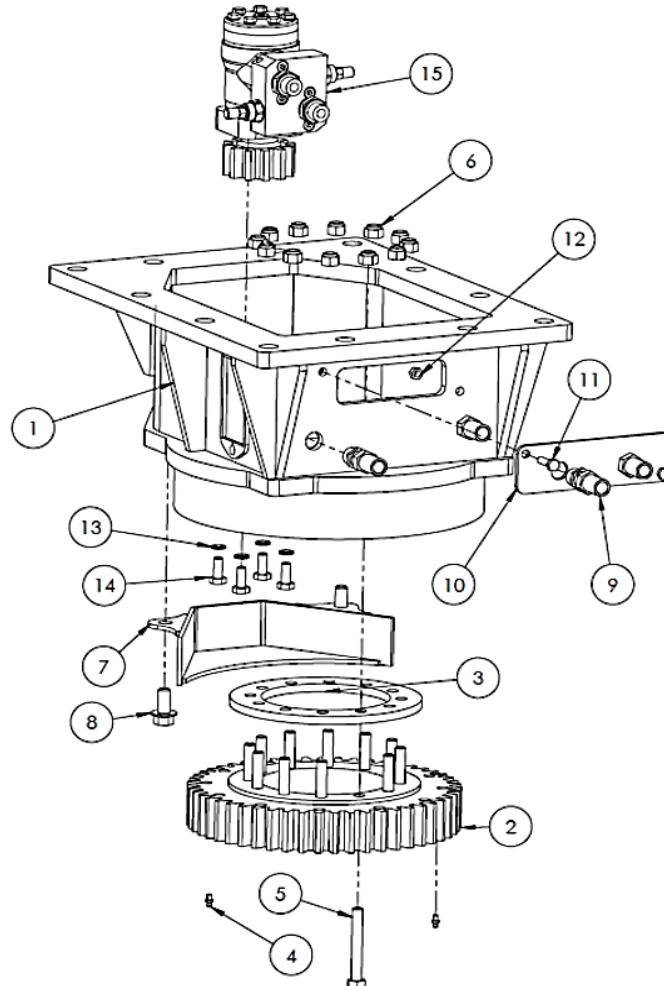

MC5 ROTATION EXPLODED VIEW

POS.	Q,TY	PART No.	DESCRIPTION
1	1	13000900	ROTATION BOX
2	1	27000500	BEARING
3	1	02018800	ADAPTER BEARING
4	2	25000500	GREASE FITTING
5	12	04009000	TE M12X90
6	12	07000600	LOCKNUT M12
7	1	02018900	SHAPED DOOR
8	2	04019500	TEF M14X30
9	4	03002500	BULKHEAD FITTING 1/2"
10	1	29002301	NIPPLES SUPPORT
11	2	04022100	TE M8X30
12	2	07000400	LOCKNUT M8
13	4	05000900	NORD-LOCK M10
14	4	04010500	TE M10X25
15	1	01001000	ENGINE

MC5 MOTOR EXPLODED VIEW

POS.	Q,TY	PART No.	DESCRIPTION
1	1	01002300	ENGINE
2	1	01001200	SPROCKET
3	1	05006100	SPROCKET WASHER
4	1	04022100	TE M8X30
5	1	01001400	PRESSURE RELEIF VALVE
6	2	03000500	NIPLES 1/2"-1/2"
7	4	04009900	TCEI M8X40
8	2	05000600	BONDED SEAL 1/2"
-	1	14003400	SEAL MOTOR KIT

MC5 BODY EXPLODED VIEW

POS.	Q,TY	PART No.	DESCRIPTION
16	1	24002400	BODY
17	3	25000200	GREASE FITTING
18	1	16017300	PIN
19	1	18001001	FLANGE
20	3	05001000	NORD-LOCK M12
21	3	04002800	TCEI M12X30
22	2	16016400	PIN
23	4	51000300	SEEGER
24	2	16016300	PIN
25	8	04024000	TE M12X60
26	4	04009000	TE M12X90
27	4	07000600	LOCKNUT M8
28	1	12000601	JOINT 1/2"
29	2	19003900	CYLINDER

MC5 CYLINDER EXPLODED VIEW

POS.	Q,TY	PART No.	DESCRIPTION
1	1	37002501	CYLINDER LINER
2	1	25000200	GREASE FITTING
3	2	03000900	NIPLES 3/8"-3/8"
4	2	05000700	BONDED SEAL 3/8"
5	1	36002001	CYLINDER ROD
6	1	38000200	PISTON CYLINDER
7	1	39000200	CYLINDER HEAD
8	16	05002100	NORD-LOCK M8
9	16	04009900	TCEI M8X40
10	1	19002002	CARTER
11	1	14000401	SEALS CYLINDER KIT