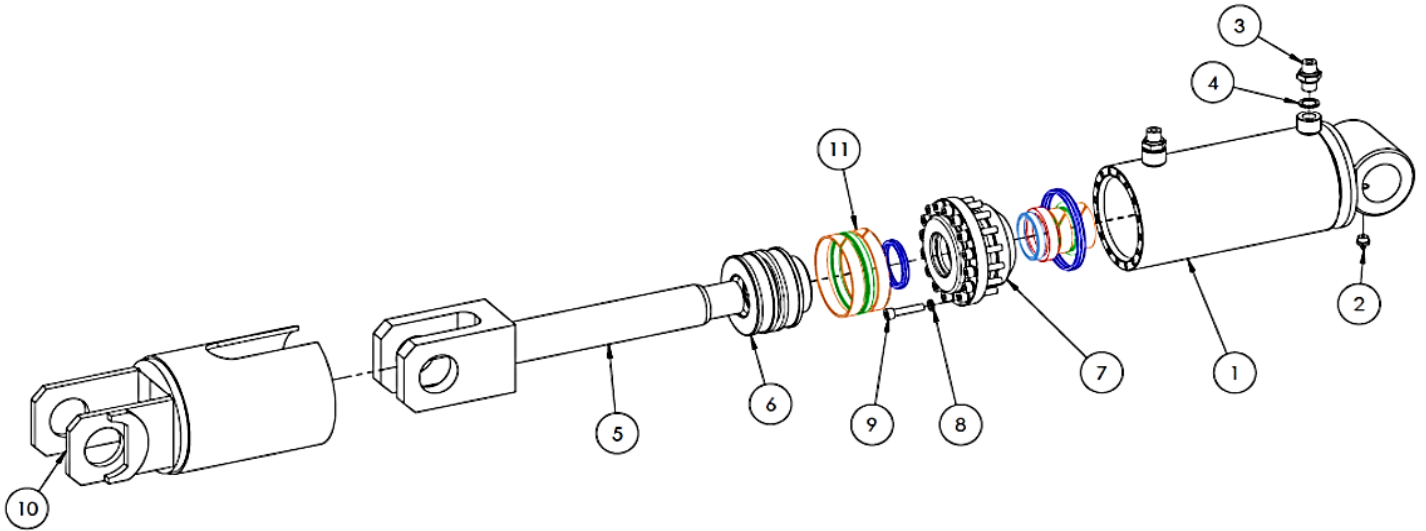

MC5 BODY EXPLODED VIEW

POS.	Q,TY	PART No.	DESCRIPTION
16	1	24002400	BODY
17	3	25000200	GREASE FITTING
18	1	16017300	PIN
19	1	18001001	FLANGE
20	3	05001000	NORD-LOCK M12
21	3	04002800	TCEI M12X30
22	2	16016400	PIN
23	4	51000300	SEEGER
24	2	16016300	PIN
25	8	04024000	TE M12X60
26	4	04009000	TE M12X90
27	4	07000600	LOCKNUT M8
28	1	12000601	JOINT 1/2"
29	2	19003900	CYLINDER

MC5 JOINT EXPLODED VIEW

POS.	Q,TY	PART No.	DESCRIPTION
1	1	12001101	STATOR
2	1	12001000	ROTOR
3	6	05000600	BONDED SEAL 1/2"
4	4	03000800	NIPLES 1/2" - 3/8"
5	2	03000500	NIPLES 1/2"-1/2"
6	1	51000300	SEEGER
7	1	11000100	BEARING
8	1	11000300	BEARING
9	1	14001000	SEAL KIT

MC5 CYLINDER EXPLODED VIEW

POS.	Q,TY	PART No.	DESCRIPTION
1	1	37002501	CYLINDER LINER
2	1	25000200	GREASE FITTING
3	2	03000900	NIPLES 3/8"-3/8"
4	2	05000700	BONDED SEAL 3/8"
5	1	36002001	CYLINDER ROD
6	1	38000200	PISTON CYLINDER
7	1	39000200	CYLINDER HEAD
8	16	05002100	NORD-LOCK M8
9	16	04009900	TCEI M8X40
10	1	19002002	CARTER
11	1	14000401	SEALS CYLINDER KIT

5MC HYDRAULIC EXPLODED VIEW

HYDRAULIC ROTATION SYSTEM

POS.	Q,TY	PART No.	DESCRIPTION
9	4	03002500	BULKHEAD FITTING 1/2"
15	1	01001000	COMPLETE ENGINE
28	1	12000601	JOINT 1/2"
29	2	19003900	CYLINDER