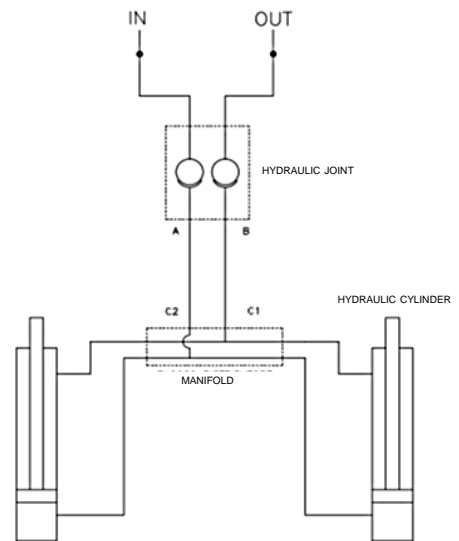

MC5 BODY EXPLODED VIEW

POS.	Q,TY	PART No.	DESCRIPTION
16	1	24002400	BODY
17	3	25000200	GREASE FITTING
18	1	16017300	PIN
19	1	18001001	FLANGE
20	3	05001000	NORD-LOCK M12
21	3	04002800	TCEI M12X30
22	2	16016400	PIN
23	4	51000300	SEEGER
24	2	16016300	PIN
25	8	04024000	TE M12X60
26	4	04009000	TE M12X90
27	4	07000600	LOCKNUT M8
28	1	12000601	JOINT 1/2"
29	2	19003900	CYLINDER

MC5 JOINT EXPLODED VIEW

POS.	Q,TY	PART No.	DESCRIPTION
1	1	12001101	STATOR
2	1	12001000	ROTOR
3	6	05000600	BONDED SEAL 1/2"
4	4	03000800	NIPLES 1/2" - 3/8"
5	2	03000500	NIPLES 1/2"-1/2"
6	1	51000300	SEEGER
7	1	11000100	BEARING
8	1	11000300	BEARING
9	1	14001000	SEAL KIT

MC5 CYLINDER EXPLODED VIEW

POS.	Q,TY	PART No.	DESCRIPTION
1	1	37002501	CYLINDER LINER
2	1	25000200	GREASE FITTING
3	2	03000900	NIPLES 3/8"-3/8"
4	2	05000700	BONDED SEAL 3/8"
5	1	36002001	CYLINDER ROD
6	1	38000200	PISTON CYLINDER
7	1	39000200	CYLINDER HEAD
8	16	05002100	NORD-LOCK M8
9	16	04009900	TCEI M8X40
10	1	19002002	CARTER
11	1	14000401	SEALS CYLINDER KIT

5MC HYDRAULIC EXPLODED VIEW

HYDRAULIC ROTATION SYSTEM

POS.	Q,TY	PART No.	DESCRIPTION
9	4	03002500	BULKHEAD FITTING 1/2"
15	1	01001000	COMPLETE ENGINE
28	1	12000601	JOINT 1/2"
29	2	19003900	CYLINDER