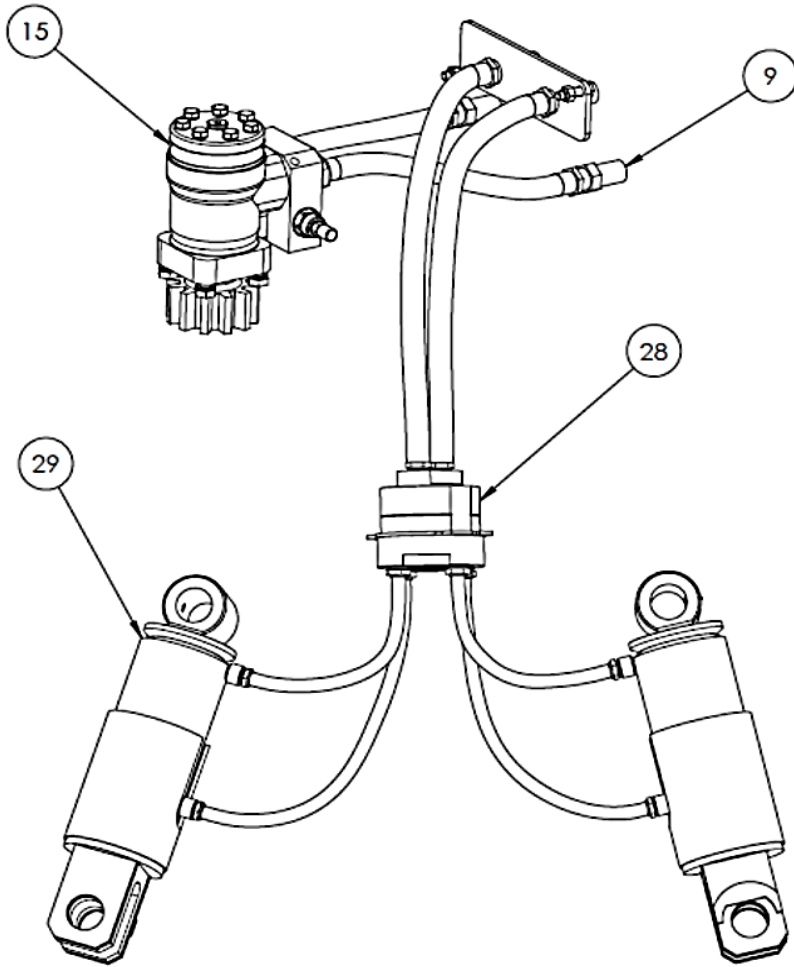

MC5 BODY EXPLODED VIEW

POS.	Q,TY	PART No.	DESCRIPTION
16	1	24002400	BODY
17	3	25000200	GREASE FITTING
18	1	16017300	PIN
19	1	18001001	FLANGE
20	3	05001000	NORD-LOCK M12
21	3	04002800	TCEI M12X30
22	2	16016400	PIN
23	4	51000300	SEEGER
24	2	16016300	PIN
25	8	04024000	TE M12X60
26	4	04009000	TE M12X90
27	4	07000600	LOCKNUT M8
28	1	12000601	JOINT 1/2"
29	2	19003900	CYLINDER

MC5 JOINT EXPLODED VIEW

POS.	Q,TY	PART No.	DESCRIPTION
1	1	12001101	STATOR
2	1	12001000	ROTOR
3	6	05000600	BONDED SEAL 1/2"
4	4	03000800	NIPLES 1/2" - 3/8"
5	2	03000500	NIPLES 1/2"-1/2"
6	1	51000300	SEEGER
7	1	11000100	BEARING
8	1	11000300	BEARING
9	1	14001000	SEAL KIT

MC5 CYLINDER EXPLODED VIEW

POS.	Q,TY	PART No.	DESCRIPTION
1	1	37002501	CYLINDER LINER
2	1	25000200	GREASE FITTING
3	2	03000900	NIPLES 3/8"-3/8"
4	2	05000700	BONDED SEAL 3/8"
5	1	36002001	CYLINDER ROD
6	1	38000200	PISTON CYLINDER
7	1	39000200	CYLINDER HEAD
8	16	05002100	NORD-LOCK M8
9	16	04009900	TCEI M8X40
10	1	19002002	CARTER
11	1	14000401	SEALS CYLINDER KIT

5MC HYDRAULIC EXPLODED VIEW

HYDRAULIC ROTATION SYSTEM

POS.	Q,TY	PART No.	DESCRIPTION
9	4	03002500	BULKHEAD FITTING 1/2"
15	1	01001000	COMPLETE ENGINE
28	1	12000601	JOINT 1/2"
29	2	19003900	CYLINDER