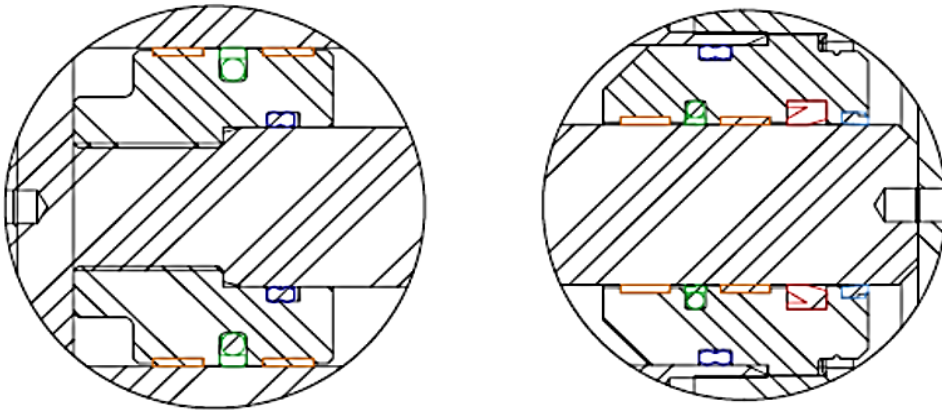

MC5 BODY EXPLODED VIEW

POS.	Q,TY	PART No.	DESCRIPTION
16	1	24002400	BODY
17	3	25000200	GREASE FITTING
18	1	16017300	PIN
19	1	18001001	FLANGE
20	3	05001000	NORD-LOCK M12
21	3	04002800	TCEI M12X30
22	2	16016400	PIN
23	4	51000300	SEEGER
24	2	16016300	PIN
25	8	04024000	TE M12X60
26	4	04009000	TE M12X90
27	4	07000600	LOCKNUT M8
28	1	12000601	JOINT 1/2"
29	2	19003900	CYLINDER

MC5 JOINT EXPLODED VIEW

POS.	Q,TY	PART No.	DESCRIPTION
1	1	12001101	STATOR
2	1	12001000	ROTOR
3	6	05000600	BONDED SEAL 1/2"
4	4	03000800	NIPLES 1/2" - 3/8"
5	2	03000500	NIPLES 1/2"-1/2"
6	1	51000300	SEEGER
7	1	11000100	BEARING
8	1	11000300	BEARING
9	1	14001000	SEAL KIT

MC5 CYLINDER EXPLODED VIEW

POS.	Q,TY	PART No.	DESCRIPTION
1	1	37002501	CYLINDER LINER
2	1	25000200	GREASE FITTING
3	2	03000900	NIPLES 3/8"-3/8"
4	2	05000700	BONDED SEAL 3/8"
5	1	36002001	CYLINDER ROD
6	1	38000200	PISTON CYLINDER
7	1	39000200	CYLINDER HEAD
8	16	05002100	NORD-LOCK M8
9	16	04009900	TCEI M8X40
10	1	19002002	CARTER
11	1	14000401	SEALS CYLINDER KIT

5MC HYDRAULIC EXPLODED VIEW

HYDRAULIC ROTATION SYSTEM

POS.	Q,TY	PART No.	DESCRIPTION
9	4	03002500	BULKHEAD FITTING 1/2"
15	1	01001000	COMPLETE ENGINE
28	1	12000601	JOINT 1/2"
29	2	19003900	CYLINDER