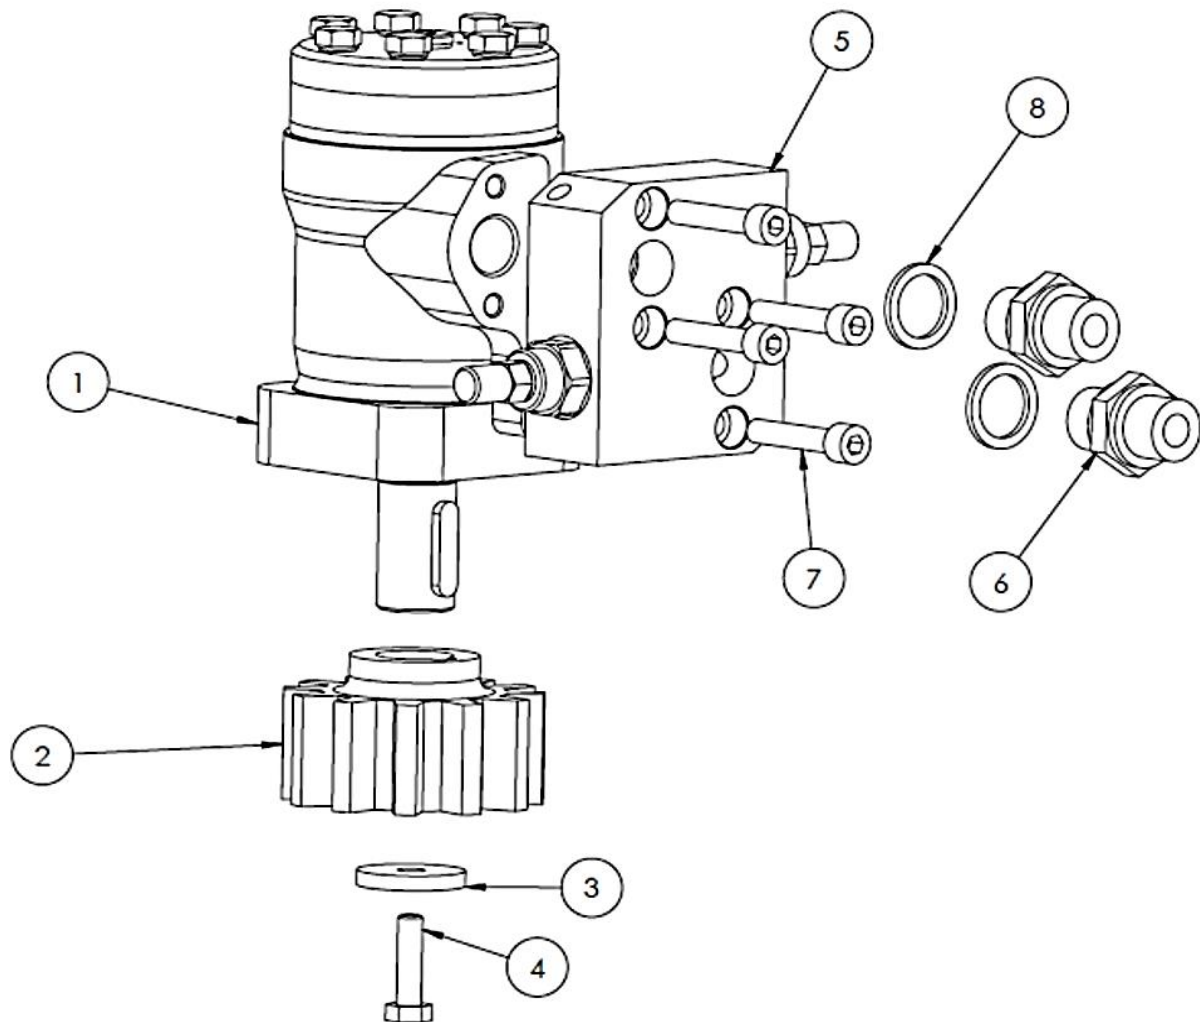

MC5 ROTATION EXPLODED VIEW

POS.	Q,TY	PART No.	DESCRIPTION
1	1	13000900	ROTATION BOX
2	1	27000500	BEARING
3	1	02018800	ADAPTER BEARING
4	2	25000500	GREASE FITTING
5	12	04009000	TE M12X90
6	12	07000600	LOCKNUT M12
7	1	02018900	SHAPED DOOR
8	2	04019500	TEF M14X30
9	4	03002500	BULKHEAD FITTING 1/2"
10	1	29002301	NIPPLES SUPPORT
11	2	04022100	TE M8X30
12	2	07000400	LOCKNUT M8
13	4	05000900	NORD-LOCK M10
14	4	04010500	TE M10X25
15	1	01001000	ENGINE

MC5 MOTOR EXPLODED VIEW

POS.	Q,TY	PART No.	DESCRIPTION
1	1	01002300	ENGINE
2	1	01001200	SPROCKET
3	1	05006100	SPROCKET WASHER
4	1	04022100	TE M8X30
5	1	01001400	PRESSURE RELEIF VALVE
6	2	03000500	NIPLES 1/2"-1/2"
7	4	04009900	TCEI M8X40
8	2	05000600	BONDED SEAL 1/2"
-	1	14003400	SEAL MOTOR KIT

MC5 BODY EXPLODED VIEW

POS.	Q,TY	PART No.	DESCRIPTION
16	1	24002400	BODY
17	3	25000200	GREASE FITTING
18	1	16017300	PIN
19	1	18001001	FLANGE
20	3	05001000	NORD-LOCK M12
21	3	04002800	TCEI M12X30
22	2	16016400	PIN
23	4	51000300	SEEGER
24	2	16016300	PIN
25	8	04024000	TE M12X60
26	4	04009000	TE M12X90
27	4	07000600	LOCKNUT M8
28	1	12000601	JOINT 1/2"
29	2	19003900	CYLINDER

MC5 CYLINDER EXPLODED VIEW

POS.	Q,TY	PART No.	DESCRIPTION
1	1	37002501	CYLINDER LINER
2	1	25000200	GREASE FITTING
3	2	03000900	NIPLES 3/8"-3/8"
4	2	05000700	BONDED SEAL 3/8"
5	1	36002001	CYLINDER ROD
6	1	38000200	PISTON CYLINDER
7	1	39000200	CYLINDER HEAD
8	16	05002100	NORD-LOCK M8
9	16	04009900	TCEI M8X40
10	1	19002002	CARTER
11	1	14000401	SEALS CYLINDER KIT