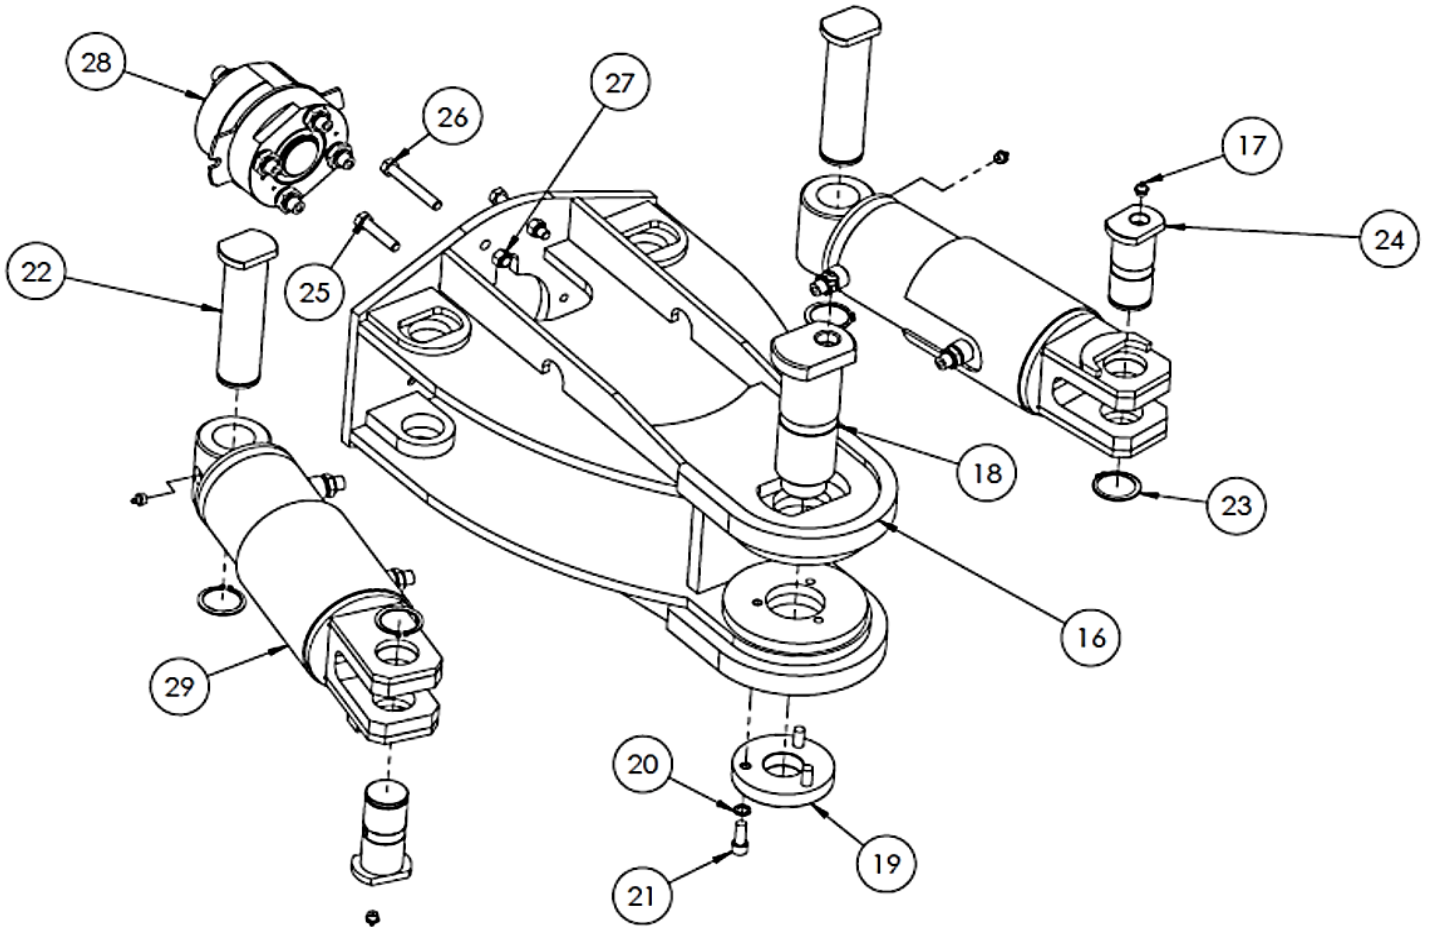

MC5 ROTATION EXPLODED VIEW

POS.	Q,TY	PART No.	DESCRIPTION
1	1	13000900	ROTATION BOX
2	1	27000500	BEARING
3	1	02018800	ADAPTER BEARING
4	2	25000500	GREASE FITTING
5	12	04009000	TE M12X90
6	12	07000600	LOCKNUT M12
7	1	02018900	SHAPED DOOR
8	2	04019500	TEF M14X30
9	4	03002500	BULKHEAD FITTING 1/2"
10	1	29002301	NIPPLES SUPPORT
11	2	04022100	TE M8X30
12	2	07000400	LOCKNUT M8
13	4	05000900	NORD-LOCK M10
14	4	04010500	TE M10X25
15	1	01001000	ENGINE

MC5 MOTOR EXPLODED VIEW

POS.	Q,TY	PART No.	DESCRIPTION
1	1	01002300	ENGINE
2	1	01001200	SPROCKET
3	1	05006100	SPROCKET WASHER
4	1	04022100	TE M8X30
5	1	01001400	PRESSURE RELEIF VALVE
6	2	03000500	NIPLES 1/2"-1/2"
7	4	04009900	TCEI M8X40
8	2	05000600	BONDED SEAL 1/2"
-	1	14003400	SEAL MOTOR KIT

MC5 BODY EXPLODED VIEW

POS.	Q,TY	PART No.	DESCRIPTION
16	1	24002400	BODY
17	3	25000200	GREASE FITTING
18	1	16017300	PIN
19	1	18001001	FLANGE
20	3	05001000	NORD-LOCK M12
21	3	04002800	TCEI M12X30
22	2	16016400	PIN
23	4	51000300	SEEGER
24	2	16016300	PIN
25	8	04024000	TE M12X60
26	4	04009000	TE M12X90
27	4	07000600	LOCKNUT M8
28	1	12000601	JOINT 1/2"
29	2	19003900	CYLINDER

MC5 CYLINDER EXPLODED VIEW

POS.	Q,TY	PART No.	DESCRIPTION
1	1	37002501	CYLINDER LINER
2	1	25000200	GREASE FITTING
3	2	03000900	NIPLES 3/8"-3/8"
4	2	05000700	BONDED SEAL 3/8"
5	1	36002001	CYLINDER ROD
6	1	38000200	PISTON CYLINDER
7	1	39000200	CYLINDER HEAD
8	16	05002100	NORD-LOCK M8
9	16	04009900	TCEI M8X40
10	1	19002002	CARTER
11	1	14000401	SEALS CYLINDER KIT