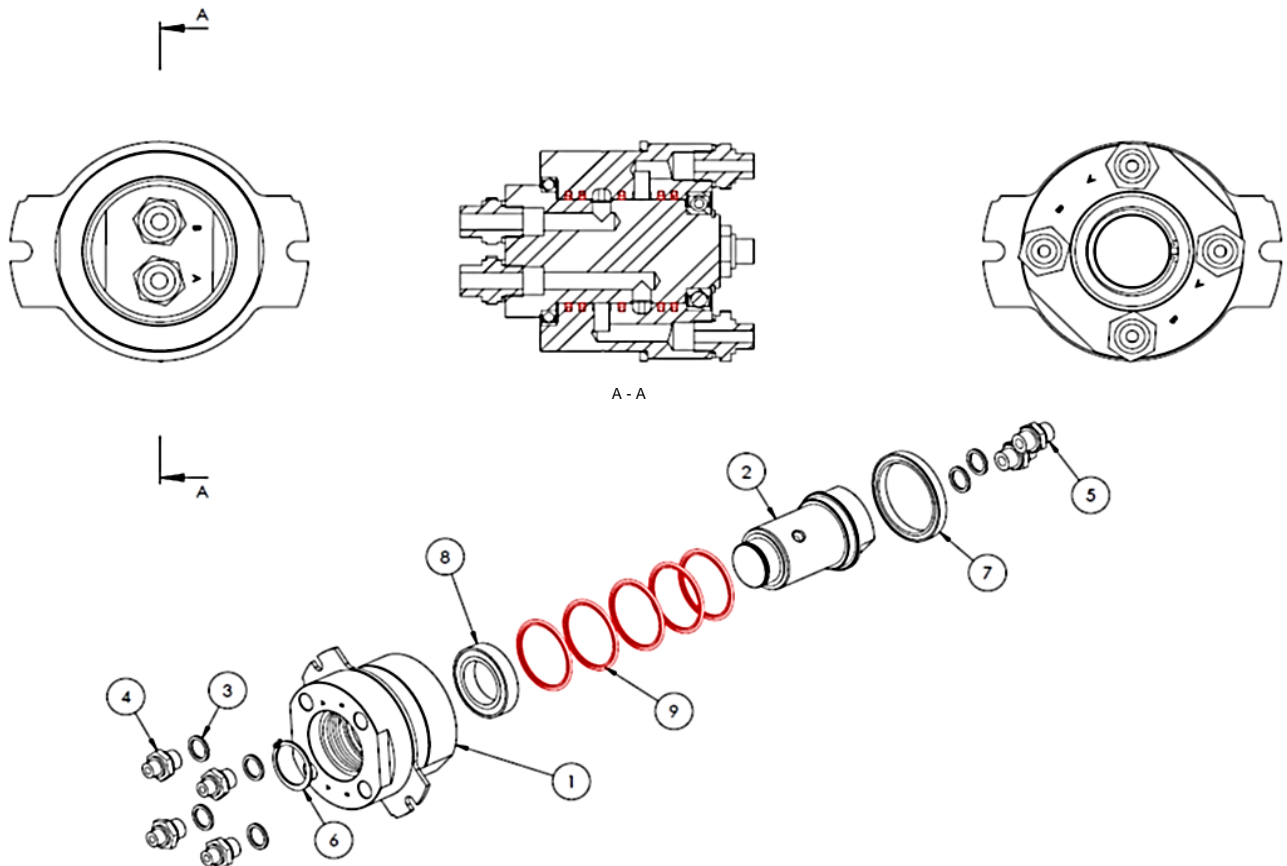

MC5 MOTOR EXPLODED VIEW

POS.	Q,TY	PART No.	DESCRIPTION
1	1	01002300	ENGINE
2	1	01001200	SPROCKET
3	1	05006100	SPROCKET WASHER
4	1	04022100	TE M8X30
5	1	01001400	PRESSURE RELEIF VALVE
6	2	03000500	NIPLES 1/2"-1/2"
7	4	04009900	TCEI M8X40
8	2	05000600	BONDED SEAL 1/2"
-	1	14003400	SEAL MOTOR KIT

MC5 BODY EXPLODED VIEW

POS.	Q,TY	PART No.	DESCRIPTION
16	1	24002400	BODY
17	3	25000200	GREASE FITTING
18	1	16017300	PIN
19	1	18001001	FLANGE
20	3	05001000	NORD-LOCK M12
21	3	04002800	TCEI M12X30
22	2	16016400	PIN
23	4	51000300	SEEGER
24	2	16016300	PIN
25	8	04024000	TE M12X60
26	4	04009000	TE M12X90
27	4	07000600	LOCKNUT M8
28	1	12000601	JOINT 1/2"
29	2	19003900	CYLINDER

MC5 JOINT EXPLODED VIEW

POS.	Q,TY	PART No.	DESCRIPTION
1	1	12001101	STATOR
2	1	12001000	ROTOR
3	6	05000600	BONDED SEAL 1/2"
4	4	03000800	NIPLES 1/2" - 3/8"
5	2	03000500	NIPLES 1/2"-1/2"
6	1	51000300	SEEGER
7	1	11000100	BEARING
8	1	11000300	BEARING
9	1	14001000	SEAL KIT

MC5 CYLINDER EXPLODED VIEW

POS.	Q,TY	PART No.	DESCRIPTION
1	1	37002501	CYLINDER LINER
2	1	25000200	GREASE FITTING
3	2	03000900	NIPLES 3/8"-3/8"
4	2	05000700	BONDED SEAL 3/8"
5	1	36002001	CYLINDER ROD
6	1	38000200	PISTON CYLINDER
7	1	39000200	CYLINDER HEAD
8	16	05002100	NORD-LOCK M8
9	16	04009900	TCEI M8X40
10	1	19002002	CARTER
11	1	14000401	SEALS CYLINDER KIT