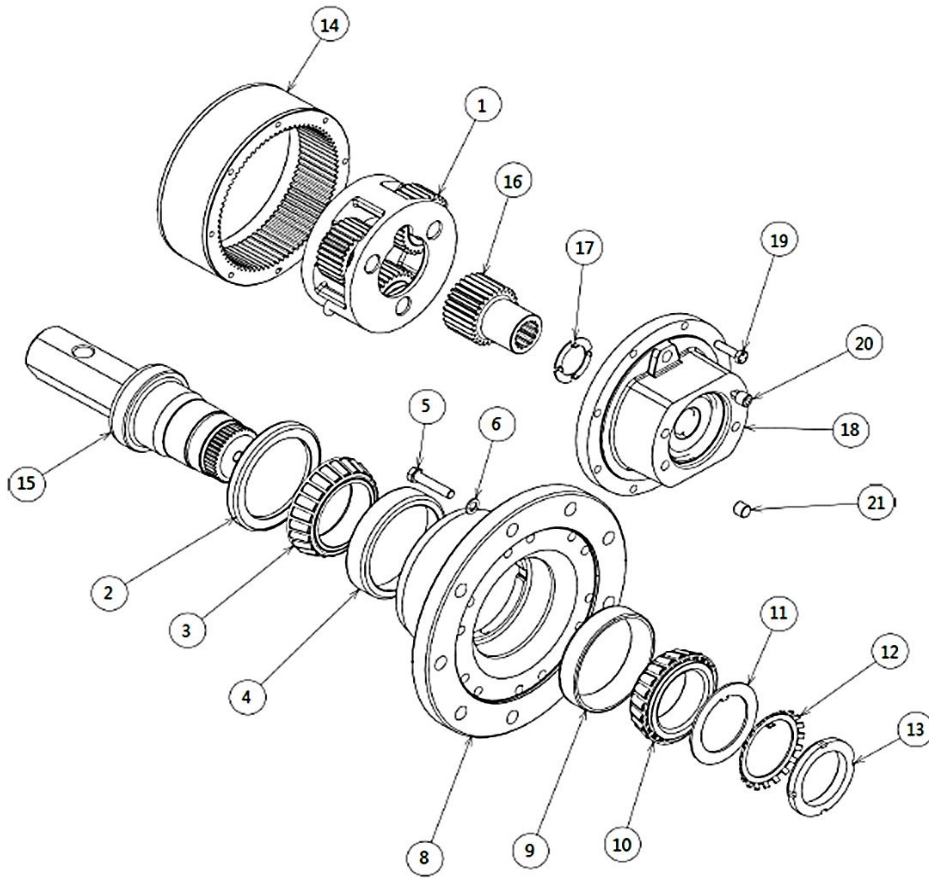

SA-30 BODY

Sym	Description	Q'ty	Int	Kit
1	MOTOR	1		
2	O-RING 2-042	1		
3	GEARBOX 2" HEX	1		
4	HOUSING	1		
5	BOLT 1/2-13x1-1/2 GR5Z 12PT	4		
6	LOCKWASHER 1/2 ZP	4		
7	BOLT 9/16-12 X 2 GR5Z	9		
8	LOCKWASHER 9/16	9		
9	PIN HOUSING	1		
10	LYNCH PIN 7/16"	2		
11	DECAL	4		
12	DECAL DANGER	2		
13	DECAL SERIAL NUMBER	1		
14	DECAL, FEMA SMALL	1		
15	DECAL SA-30	1		

SA-30 GEAR BOX

Sym	Description	Q'ty	Int	Kit
1	ASSY-SEC CARRIER	1		
2	SEAL OIL	1		
3	BEARING CONE	1		
4	BEARING CUP	1		
5	BOLT HEX HEAD GRADE 8	12		
6	WASHER FLAT	12		
7	PIPE PLUG	1		
8	HUB	1		
9	BEARING CUP	1		
10	BEARING CONE	1		
11	WASHER THRUST	1		
12	WASHER LOCK	1		
13	NUT LOCK	1		
14	GEAR RING	1		
15	OUTPUT SHAFT	1		
16	GEAR SUN	1		
17	WASHER THRUST	1		
18	COVER	1		
19	BOLT HEX GRADE 5	8		
20	PLUG PIPE MAGNETIC	1		
21	PLUG PIPE	1		