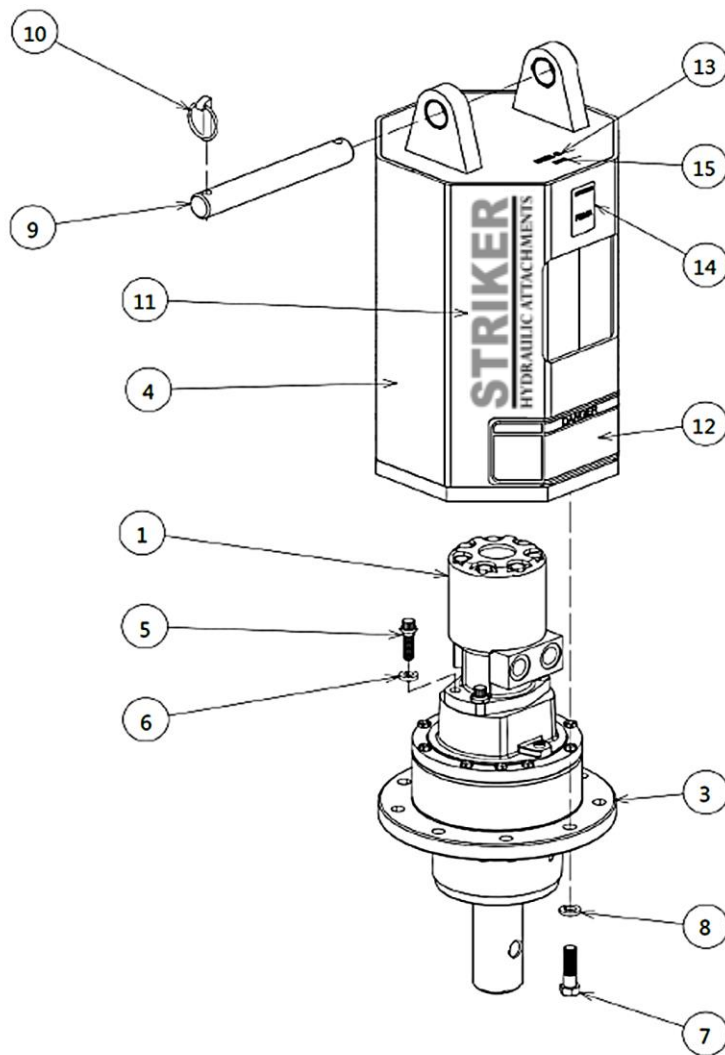

SA-30 BODY

Sym	Description	Q'ty	Int	Kit
1	MOTOR	1		
2	O-RING 2-042	1		
3	GEARBOX 2" HEX	1		
4	HOUSING	1		
5	BOLT 1/2-13x1-1/2 GR5Z 12PT	4		
6	LOCKWASHER 1/2 ZP	4		
7	BOLT 9/16-12 X 2 GR5Z	9		
8	LOCKWASHER 9/16	9		
9	PIN HOUSING	1		
10	LYNCH PIN 7/16"	2		
11	DECAL	4		
12	DECAL DANGER	2		
13	DECAL SERIAL NUMBER	1		
14	DECAL, FEMA SMALL	1		
15	DECAL SA-30	1		

SA-30 GEAR BOX

Sym	Description	Q'ty	Int	Kit
1	ASSY-SEC CARRIER	1		
2	SEAL OIL	1		
3	BEARING CONE	1		
4	BEARING CUP	1		
5	BOLT HEX HEAD GRADE 8	12		
6	WASHER FLAT	12		
7	PIPE PLUG	1		
8	HUB	1		
9	BEARING CUP	1		
10	BEARING CONE	1		
11	WASHER THRUST	1		
12	WASHER LOCK	1		
13	NUT LOCK	1		
14	GEAR RING	1		
15	OUTPUT SHAFT	1		
16	GEAR SUN	1		
17	WASHER THRUST	1		
18	COVER	1		
19	BOLT HEX GRADE 5	8		
20	PLUG PIPE MAGNETIC	1		
21	PLUG PIPE	1		