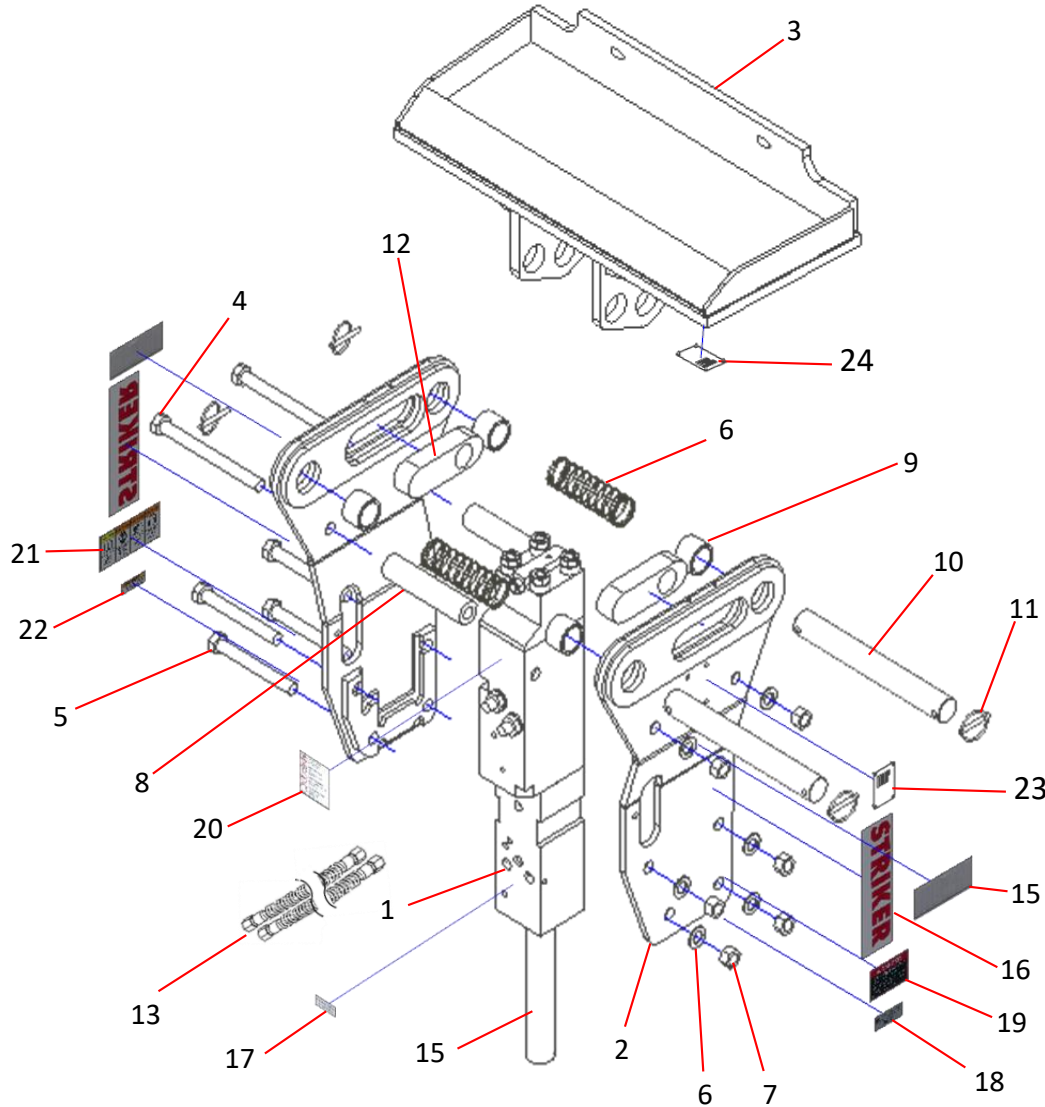

TNB-2M-MSSL-MX

5/1/2023
No.1

Item No.	Item Code	Item Description	Q'ty
1	515114	Bare Breaker, 2M	1
2	BKT-2M-BD	Side Plates, B&D, 2M	1
3	CB-MINI-OVL	Mini SSL Bracket	1
4	BLT-M22-240	BOLT H.T. CL.10 M22X240 4M	2
5	BLT-M22-180	BOLT H.T. CL.10 M22X180 2M	4
6	WASHER-M22	M22 Ribbed Washer	6
7	NUT-M22	NUT H.T. M22	6
8	SPACER-44.5-190	SPACER 44.5X190 2M/4M	2
9	PBB57-45-1-41	BUSH CONVERSION	4
10	PBP45-360-SSL	Pin 45X360 2M/3MB/4M/5M (12430	2
11	PIN-CLIP	PIN-CLIP (Lynch Pin)	4
12	PVP-30013	Insert	2
13	SHG-2106	Hose Coupler	1
	SHG-2105	Hose Nipple	1
14	415108410	Moil Point	1
15	DECAL-2M	TNB-2M	2
16	STRIKER SMALL	Striker Decal (Small)	2
17	GREASE-DECAL	Grease Daily	1
18	BOLT - DECAL	Check Loose bolts	1
19	DANGER-RED	Caution 1	1
20	CAUTION - WHITE	Caution 2	1
21	WARNING - SMALL	Caution 3	1
22	PRO65-DECAL	California Decal	1
23	BR-Name Plate	Breaker Name Plate	1
24	SSL-Name Plate	SSL Bracket Name Plate	1