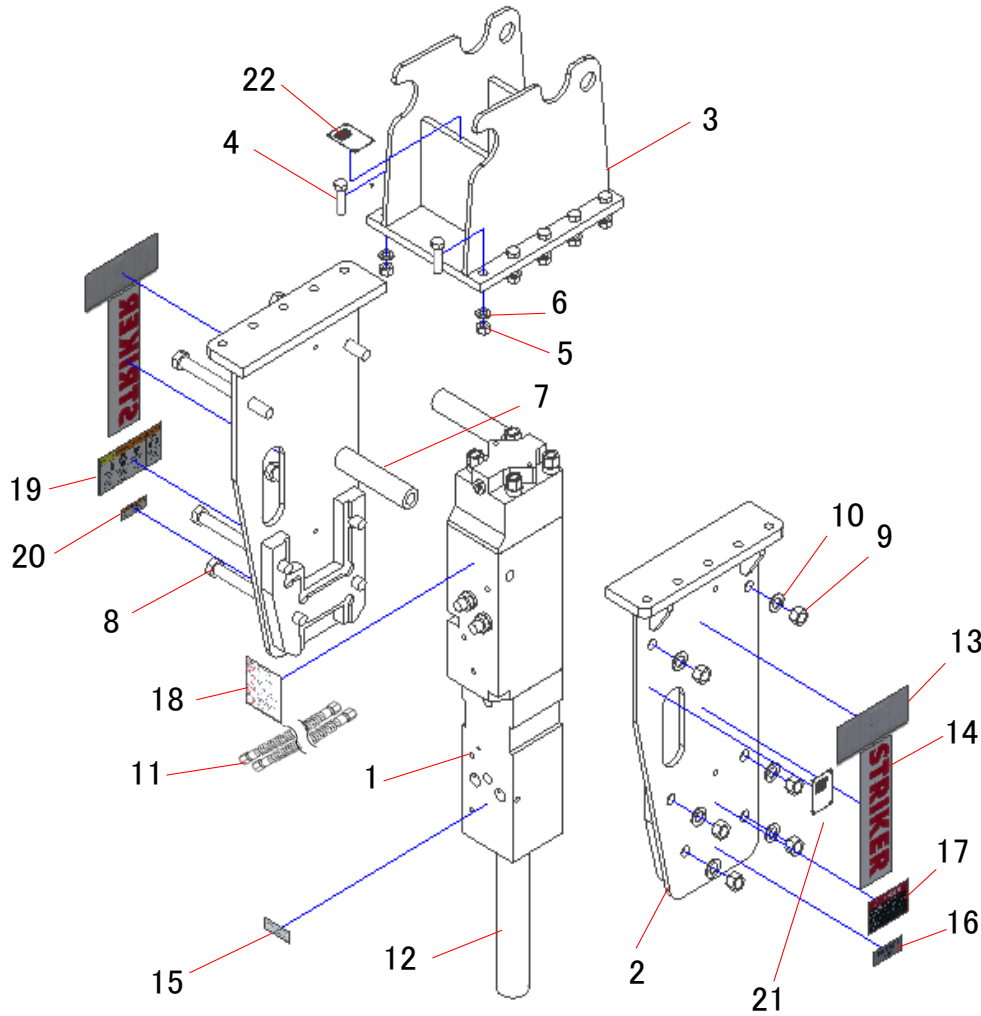

# TNB-4M-FL-KUB

5/1/2023  
No.1

Item No.	Item Code	Item Description	Q'ty
1	515116	Bare Breaker, 4M	1
2	BKT-4M-FL-BD	Flange Plates, B&D, 4M	1
3	Per Machine Model	Kubota Adapter	1
4	BLT-M16-55	Bolt H.T. M16 x 55 2M/3M/4M/5M	10
5	NUT-M16	NUT H.T. M16	10
6	WASHER-M16	M16 Ribbed Washer HD TY	10
7	SPACER-44.5-190	SPACER 44.5X190 2M/4M	2
8	BLT-M22-240	BOLT H.T. CL.10 M22X240 4M	6
9	NUT-M22	NUT H.T. M22	6
10	WASHER-M22	M22 Ribbed Washer	6
11	SGH-2090	Hydraulic Hose Coupler	1
	SGH-2079	Hydraulic Hose Nipple	1
12	415169410	Moil Point	1
13	DECAL-4M	TNB-4M	2
14	STRIKER-MEDIUM	Striker Decal (Medium)	2
15	GREASE-DECAL	Grease Daily	1
16	BOLT - DECAL	Check Loose bolts	1
17	DANGER-RED	Caution 1	1
18	CAUTION - WHITE	Caution 2	1
19	WARNING - SMALL	Caution 3	1
20	PRO65-DECAL	California Decal	1
21	BR-Name Plate	Breaker Name Plate	1
22	TB-Name Plate	Top Bracket Name Plate	1